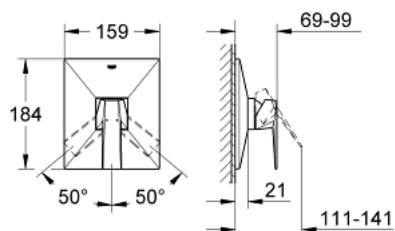

### PRODUCT DESCRIPTION

- Colour: chrome
- Set for final installation for
- 33 961 000, 33 962 000, 33 963 000, 33 964 000, 33 965 000, 33 966 000, 35 501 000
- Without concealed body
- GROHE LongLife finish
- Escutcheon- and shaft-sealing
- Metal escutcheon
- covered coupling