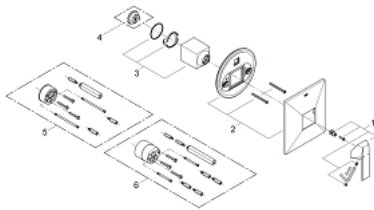

19 789 000 ALLURE BRILLIANT SINGLE-LEVER SHOWER MIXER

SPARE PARTS, August 2010 – now

- 1: Lever (Spare part-nr. 46804000)
- 2: Escutcheon (Spare part-nr. 46795000)
- 3: Cap (Spare part-nr. 46784000)
- 4: Temperature limiter (Spare part-nr. 46375000)*
- 5: Extension for Volume Control (Spare part-nr. 46807000)*
- 6: Extension for Volume Control (Spare part-nr. 46808000)*

* Optional accessories