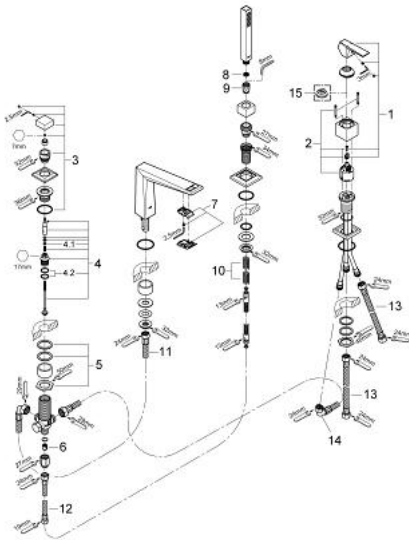

19 787 001 ALLURE BRILLIANT FOUR-HOLE SINGLE-LEVER BATH COMBINATION

SPARE PARTS, November 2016 – now

- 1: Lever (Spare part-nr. 46804000)
- 2: Cartridge (Spare part-nr. 46048000)
- 3: Diverter knob (Spare part-nr. 48126000)
- 4: 3-Way Diverter Valve & Trim (Spare part-nr. 45443000)
- 4.1: O-ring (6 x 2mm) (Spare part-nr. 0128300M)
- 4.2: O-ring (Spare part-nr. 0120500M)
- 5: Repl. shank fastener (Spare part-nr. 45444000)
- 6: Non-return valve (Spare part-nr. 08565000)
- 7: Race (Spare part-nr. 46803000)
- 8: Dirt strainer (Spare part-nr. 0700200M)
- 9: Cone nut (Spare part-nr. 08864000)
- 10: Return spring (Spare part-nr. 00869000)
- 11: Connection tube (Spare part-nr. 48018000)
- 12: Connection tube (Spare part-nr. 07300000)
- 13: Connection tube (Spare part-nr. 07227000)
- 14: Connection tube (Spare part-nr. 48017000)
- 15: Metal shower hose (Spare part-nr. 28146000)
- 16: Temperature limiter (Spare part-nr. 46375000)*
- 17: Socket Spanner (Spare part-nr. 19332000)*