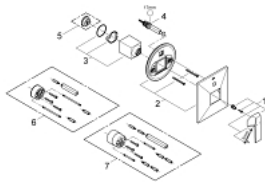

19 785 000 ALLURE BRILLIANT SINGLE-LEVER BATH MIXER

PRODUCT DESCRIPTION

- Colour: chrome
- Set for final installation for
- 33961000, 33963000, 33965000
- Without concealed body
- GROHE LongLife finish
- Automatic diverter: bath/shower
- Escutcheon- and shaft-sealing
- Metal escutcheon
- covered coupling

19 785 000 ALLURE BRILLIANT SINGLE-LEVER BATH MIXER

SPARE PARTS, August 2010 – now

- 1: Lever (Spare part-nr. 46804000)
- 2: Escutcheon (Spare part-nr. 46796000)
- 3: Cap (Spare part-nr. 46784000)
- 4: Repl. Conversion kit (Spare part-nr. 46785000)
- 5: Temperature limiter (Spare part-nr. 46375000)*
- 6: Extension for Volume Control (Spare part-nr. 46807000)*
- 7: Extension for Volume Control (Spare part-nr. 46808000)*