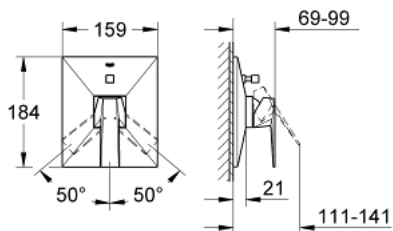

19 785 000 ALLURE BRILLIANT SINGLE-LEVER BATH MIXER

PRODUCT DESCRIPTION

- Colour: chrome
- Set for final installation for
- 33961000, 33963000, 33965000
- Without concealed body
- GROHE LongLife finish
- Automatic diverter: bath/shower
- Escutcheon- and shaft-sealing
- Metal escutcheon
- covered coupling

19 785 000 ALLURE BRILLIANT SINGLE-LEVER BATH MIXER

SPARE PARTS, August 2010 – now

- 1: Lever (Spare part-nr. 46804000)
- 2: Escutcheon (Spare part-nr. 46796000)
- 3: Cap (Spare part-nr. 46784000)
- 4: Repl. Conversion kit (Spare part-nr. 46785000)
- 5: Temperature limiter (Spare part-nr. 46375000)*
- 6: Extension for Volume Control (Spare part-nr. 46807000)*
- 7: Extension for Volume Control (Spare part-nr. 46808000)*