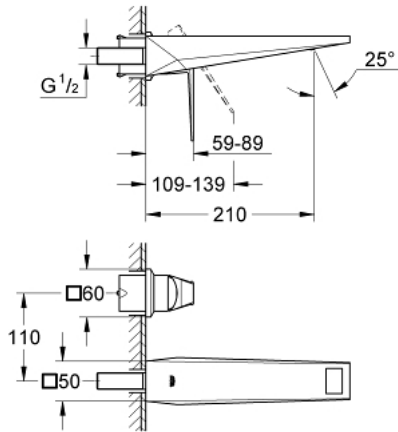

19 783 000 ALLURE BRILLIANT TWO-HOLE BASIN MIXER M-SIZE

PRODUCT DESCRIPTION

- Colour: chrome
- Wall mounted
- Without concealed body
- for use with rough-in set 23 200
- GROHE LongLife finish
- 5.0 l/min flow limiter
- spout with integrated mousseur
- Center distance 4 5/16" (110 mm)
- Projection 210 mm
- min. recommended pressure 1.0 bar

19 783 000 **ALLURE BRILLIANT TWO-HOLE BASIN MIXER**
M-SIZE

SPARE PARTS, August 2010 – now

1: Lever (Spare part-nr. 46797000)

2: Race (Spare part-nr. 46794000)

3: Extension for Volume Control (Spare part-nr. 46627000)*