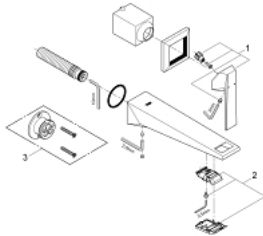

19 783 000 ALLURE BRILLIANT TWO-HOLE BASIN MIXER M-SIZE

PRODUCT DESCRIPTION

- Colour: chrome
- Wall mounted
- Without concealed body
- for use with rough-in set 23 200
- GROHE LongLife finish
- 5.0 l/min flow limiter
- spout with integrated mousseur
- Center distance 4 5/16" (110 mm)
- Projection 210 mm
- min. recommended pressure 1.0 bar

19 783 000 **ALLURE BRILLIANT TWO-HOLE BASIN MIXER**
M-SIZE

SPARE PARTS, August 2010 – now

1: Lever (Spare part-nr. 46797000)

2: Race (Spare part-nr. 46794000)

3: Extension for Volume Control (Spare part-nr. 46627000)*