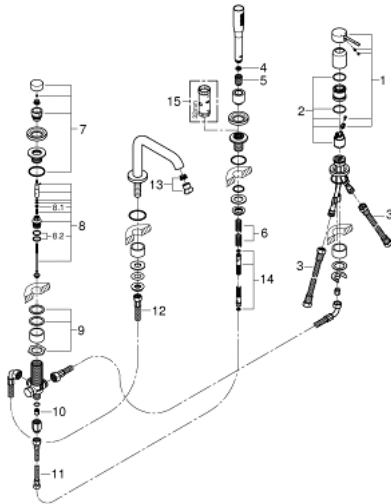

## 19 578 GN1 ESSENCE FOUR-HOLE SINGLE-LEVER BATH COMBINATION

### PRODUCT DESCRIPTION

- Colour: Brushed cool sunrise
- GROHE SilkMove 35 mm ceramic cartridge
- With temperature limiter
- GROHE LongLife finish
- pre-assembled spout fixing
- single lever mixer operating element
- Metal lever
- Bath inlet with mousseur
- Bath/shower diverter
- metal stick hand shower
- metal shower hose 2000 mm (always chrome for any colour of the set)
- Flexible connection hoses
- Connection for shower hose
- Protected against backflow
- min. recommended pressure 1.0 bar

### SPARE PARTS, November 2016 – now

- 1: Lever (Spare part-nr. 46916GN0)
  - 2: Cartridge (Spare part-nr. 46374000)
  - 3: Connection tube (Spare part-nr. 07227000)
  - 4: Dirt strainer (Spare part-nr. 0700200M)
  - 5: Cone nut (Spare part-nr. 08864GN0)
  - 6: Return spring (Spare part-nr. 00869000)
  - 7: diverter knob (Spare part-nr. 46721GN0)
  - 8: 3-Way Diverter Valve & Trim (Spare part-nr. 45443000)
  - 8.1: O-ring (6 x 2mm) (Spare part-nr. 0128300M)
  - 8.2: O-ring (Spare part-nr. 0120500M)
  - 9: Repl. shank fastener (Spare part-nr. 45444000)
  - 10: Non-return valve (Spare part-nr. 08565000)
  - 11: Connection tube (Spare part-nr. 07300000)
  - 12: Connection tube (Spare part-nr. 48018000)
  - 13: Flow control (Spare part-nr. 13926000)
  - 14: Metal shower hose (Spare part-nr. 28146000)
  - 15: Socket Spanner (Spare part-nr. 19332000)\*
- \* Optional accessories