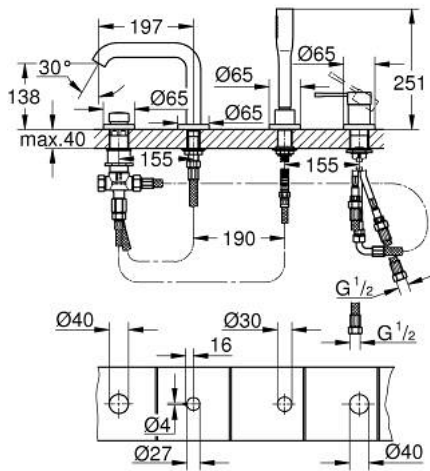

## 19 578 GN1 ESSENCE FOUR-HOLE SINGLE-LEVER BATH COMBINATION

### PRODUCT DESCRIPTION

- Colour: Brushed cool sunrise
- GROHE SilkMove 35 mm ceramic cartridge
- With temperature limiter
- GROHE LongLife finish
- pre-assembled spout fixing
- single lever mixer operating element
- Metal lever
- Bath inlet with mousseur
- Bath/shower diverter
- metal stick hand shower
- metal shower hose 2000 mm (always chrome for any colour of the set)
- Flexible connection hoses
- Connection for shower hose
- Protected against backflow
- min. recommended pressure 1.0 bar

### SPARE PARTS, November 2016 – now

- 1: Lever (Spare part-nr. 46916GN0)
  - 2: Cartridge (Spare part-nr. 46374000)
  - 3: Connection tube (Spare part-nr. 07227000)
  - 4: Dirt strainer (Spare part-nr. 0700200M)
  - 5: Cone nut (Spare part-nr. 08864GN0)
  - 6: Return spring (Spare part-nr. 00869000)
  - 7: diverter knob (Spare part-nr. 46721GN0)
  - 8: 3-Way Diverter Valve & Trim (Spare part-nr. 45443000)
  - 8.1: O-ring (6 x 2mm) (Spare part-nr. 0128300M)
  - 8.2: O-ring (Spare part-nr. 0120500M)
  - 9: Repl. shank fastener (Spare part-nr. 45444000)
  - 10: Non-return valve (Spare part-nr. 08565000)
  - 11: Connection tube (Spare part-nr. 07300000)
  - 12: Connection tube (Spare part-nr. 48018000)
  - 13: Flow control (Spare part-nr. 13926000)
  - 14: Metal shower hose (Spare part-nr. 28146000)
  - 15: Socket Spanner (Spare part-nr. 19332000)\*
- \* Optional accessories