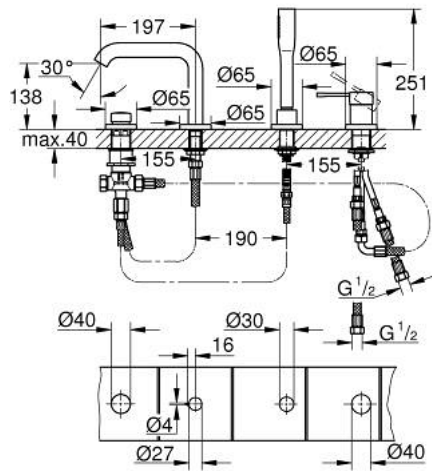

19 578 EN1 ESSENCE FOUR-HOLE SINGLE-LEVER BATH COMBINATION

PRODUCT DESCRIPTION

- Colour: Brushed nickel
- GROHE SilkMove 35 mm ceramic cartridge
- With temperature limiter
- GROHE LongLife finish
- pre-assembled spout fixing
- single lever mixer operating element
- Metal lever
- Bath inlet with mousseur
- Bath/shower diverter
- metal stick hand shower
- metal shower hose 2000 mm (always chrome for any colour of the set)
- Flexible connection hoses
- Connection for shower hose
- Protected against backflow
- for use with 29 037 000
- min. recommended pressure 1.0 bar

19 578 EN1 ESSENCE FOUR-HOLE SINGLE-LEVER BATH COMBINATION

SPARE PARTS, February 2016 – now

- 1: Lever (Spare part-nr. 46916EN0)
 - 2: Cartridge (Spare part-nr. 46374000)
 - 3: Connection tube (Spare part-nr. 07227000)
 - 4: Dirt strainer (Spare part-nr. 0700200M)
 - 5: Cone nut (Spare part-nr. 08864EN0)
 - 6: Return spring (Spare part-nr. 00869000)
 - 7: Diverter knob (Spare part-nr. 46721EN0)
 - 8: 3-Way Diverter Valve & Trim (Spare part-nr. 45443000)
 - 8.1: O-ring (6 x 2mm) (Spare part-nr. 0128300M)
 - 8.2: O-ring (Spare part-nr. 0120500M)
 - 9: Repl. shank fastener (Spare part-nr. 45444000)
 - 10: Non-return valve (Spare part-nr. 08565000)
 - 11: Connection tube (Spare part-nr. 07300000)
 - 12: Connection tube (Spare part-nr. 48018000)
 - 13: Flow control (Spare part-nr. 13926000)
 - 14: Metal shower hose (Spare part-nr. 28146000)
 - 15: Socket Spanner (Spare part-nr. 19332000)*
- * Optional accessories