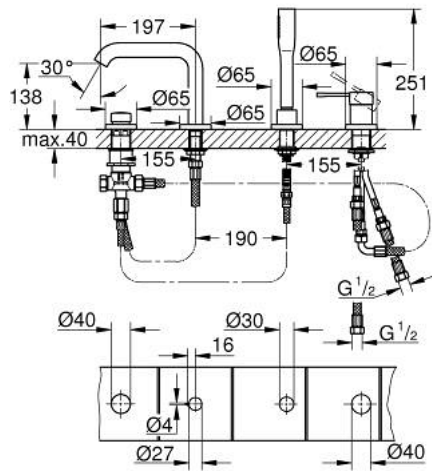

19 578 DL1 ESSENCE FOUR-HOLE SINGLE-LEVER BATH COMBINATION

PRODUCT DESCRIPTION

- Colour: Brushed warm sunset
- GROHE SilkMove 35 mm ceramic cartridge
- With temperature limiter
- GROHE LongLife finish
- pre-assembled spout fixing
- single lever mixer operating element
- Metal lever
- Bath inlet with mousseur
- Bath/shower diverter
- metal stick hand shower
- metal shower hose 2000 mm (always chrome for any colour of the set)
- Flexible connection hoses
- Connection for shower hose
- Protected against backflow
- min. recommended pressure 1.0 bar