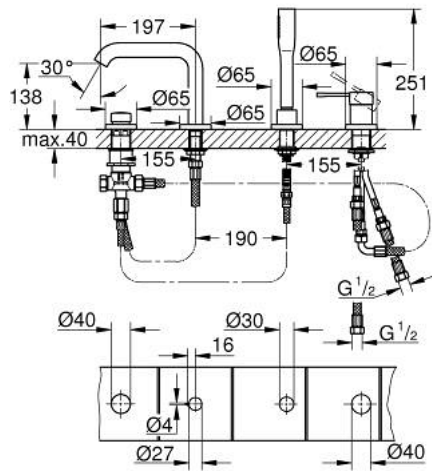

19 578 AL1 ESSENCE FOUR-HOLE SINGLE-LEVER BATH COMBINATION

PRODUCT DESCRIPTION

- Colour: Brushed hard graphite
- GROHE SilkMove 35 mm ceramic cartridge
- With temperature limiter
- GROHE LongLife finish
- pre-assembled spout fixing
- single lever mixer operating element
- Metal lever
- Bath inlet with mousseur
- Bath/shower diverter
- metal stick hand shower
- metal shower hose 2000 mm (always chrome for any colour of the set)
- Flexible connection hoses
- Connection for shower hose
- Protected against backflow
- min. recommended pressure 1.0 bar

19 578 AL1 ESSENCE FOUR-HOLE SINGLE-LEVER BATH COMBINATION

SPARE PARTS, November 2016 – now

- 1: Lever (Spare part-nr. 46916AL0)
 - 2: Cartridge (Spare part-nr. 46374000)
 - 3: Connection tube (Spare part-nr. 07227000)
 - 4: Dirt strainer (Spare part-nr. 0700200M)
 - 5: Cone nut (Spare part-nr. 08864AL0)
 - 6: Return spring (Spare part-nr. 00869000)
 - 7: Diverter knob (Spare part-nr. 46721AL0)
 - 8: 3-Way Diverter Valve & Trim (Spare part-nr. 45443000)
 - 8.1: O-ring (6 x 2mm) (Spare part-nr. 0128300M)
 - 8.2: O-ring (Spare part-nr. 0120500M)
 - 9: Repl. shank fastener (Spare part-nr. 45444000)
 - 10: Non-return valve (Spare part-nr. 08565000)
 - 11: Connection tube (Spare part-nr. 07300000)
 - 12: Connection tube (Spare part-nr. 48018000)
 - 13: Flow control (Spare part-nr. 13926000)
 - 14: Metal shower hose (Spare part-nr. 28146000)
 - 15: Socket Spanner (Spare part-nr. 19332000)*
- * Optional accessories