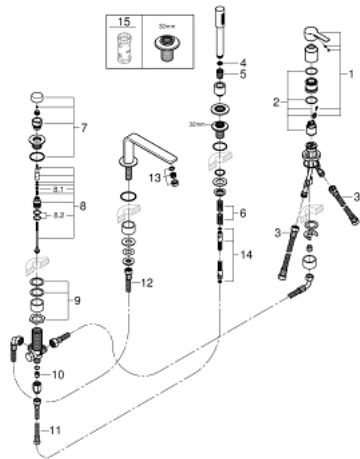

19 577 DC1 LINEARE FOUR-HOLE SINGLE-LEVER BATH COMBINATION

PRODUCT DESCRIPTION

- Colour: supersteel
- GROHE SilkMove 35 mm ceramic cartridge
- With temperature limiter
- GROHE LongLife finish
- pre-assembled spout fixing
- single lever mixer operating element
- Metal lever
- Bath inlet with mousseur
- Bath/shower diverter
- metal stick hand shower
- metal shower hose 2000 mm (always chrome for any colour of the set)
- Flexible connection hoses
- Connection for shower hose
- Protected against backflow
- min. recommended pressure 1.0 bar

19 577 DC1 LINEARE FOUR-HOLE SINGLE-LEVER BATH COMBINATION

SPARE PARTS, September 2016 – now

- 1: Lever (Spare part-nr. 46983DC0)
 - 2: Cartridge (Spare part-nr. 46374000)
 - 3: Connection tube (Spare part-nr. 07227000)
 - 4: Dirt strainer (Spare part-nr. 0700200M)
 - 5: Cone nut (Spare part-nr. 08864DC0)
 - 6: Return spring (Spare part-nr. 00869000)
 - 7: Diverter knob (Spare part-nr. 46721DC0)
 - 8: 3-Way Diverter Valve & Trim (Spare part-nr. 45443000)
 - 8.1: O-ring (6 x 2mm) (Spare part-nr. 0128300M)
 - 8.2: O-ring (Spare part-nr. 0120500M)
 - 9: Repl. shank fastener (Spare part-nr. 45444000)
 - 10: Non-return valve (Spare part-nr. 08565000)
 - 11: Connection tube (Spare part-nr. 07300000)
 - 12: Connection tube (Spare part-nr. 48018000)
 - 13: Flow control (Spare part-nr. 13941DC0)
 - 14: Metal shower hose (Spare part-nr. 28146000)
 - 15: Socket Spanner (Spare part-nr. 19332000)*
- * Optional accessories