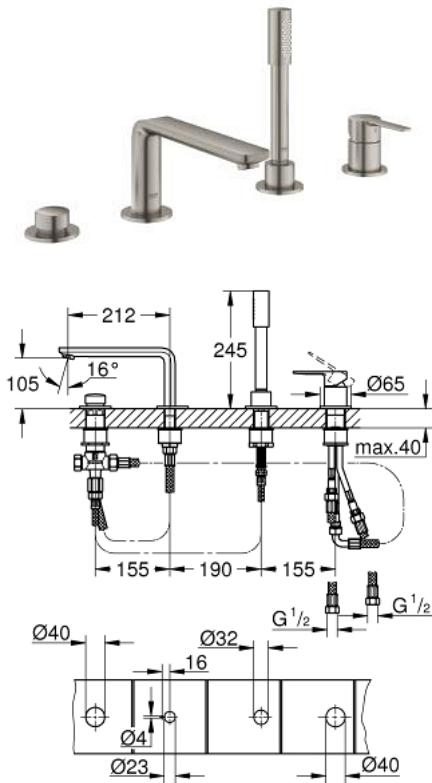

19 577 DC1 LINEARE FOUR-HOLE SINGLE-LEVER BATH COMBINATION

PRODUCT DESCRIPTION

- Colour: supersteel
- GROHE SilkMove 35 mm ceramic cartridge
- With temperature limiter
- GROHE LongLife finish
- pre-assembled spout fixing
- single lever mixer operating element
- Metal lever
- Bath inlet with mousseur
- Bath/shower diverter
- metal stick hand shower
- metal shower hose 2000 mm (always chrome for any colour of the set)
- Flexible connection hoses
- Connection for shower hose
- Protected against backflow
- min. recommended pressure 1.0 bar

19 577 DC1 LINEARE FOUR-HOLE SINGLE-LEVER BATH COMBINATION

SPARE PARTS, September 2016 – now

- 1: Lever (Spare part-nr. 46983DC0)
 - 2: Cartridge (Spare part-nr. 46374000)
 - 3: Connection tube (Spare part-nr. 07227000)
 - 4: Dirt strainer (Spare part-nr. 0700200M)
 - 5: Cone nut (Spare part-nr. 08864DC0)
 - 6: Return spring (Spare part-nr. 00869000)
 - 7: Diverter knob (Spare part-nr. 46721DC0)
 - 8: 3-Way Diverter Valve & Trim (Spare part-nr. 45443000)
 - 8.1: O-ring (6 x 2mm) (Spare part-nr. 0128300M)
 - 8.2: O-ring (Spare part-nr. 0120500M)
 - 9: Repl. shank fastener (Spare part-nr. 45444000)
 - 10: Non-return valve (Spare part-nr. 08565000)
 - 11: Connection tube (Spare part-nr. 07300000)
 - 12: Connection tube (Spare part-nr. 48018000)
 - 13: Flow control (Spare part-nr. 13941DC0)
 - 14: Metal shower hose (Spare part-nr. 28146000)
 - 15: Socket Spanner (Spare part-nr. 19332000)*
- * Optional accessories