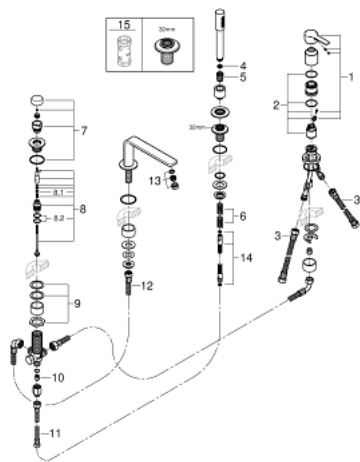

19 577 001 LINEARE FOUR-HOLE SINGLE-LEVER BATH COMBINATION

PRODUCT DESCRIPTION

- Colour: chrome
- GROHE SilkMove 35 mm ceramic cartridge
- With temperature limiter
- GROHE LongLife finish
- pre-assembled spout fixing
- single lever mixer operating element
- Metal lever
- Bath inlet with mousseur
- Bath/shower diverter
- metal stick hand shower
- metal shower hose 2000 mm (always chrome for any colour of the set)
- Flexible connection hoses
- Connection for shower hose
- Protected against backflow
- min. recommended pressure 1.0 bar

19 577 001 LINEARE FOUR-HOLE SINGLE-LEVER BATH COMBINATION

SPARE PARTS, July 2016 – now

- 1: Lever (Spare part-nr. 46983000)
 - 2: Cartridge (Spare part-nr. 46374000)
 - 3: Connection tube (Spare part-nr. 07227000)
 - 4: Dirt strainer (Spare part-nr. 0700200M)
 - 5: Cone nut (Spare part-nr. 08864000)
 - 6: Return spring (Spare part-nr. 00869000)
 - 7: Diverter knob (Spare part-nr. 46721000)
 - 8: 3-Way Diverter Valve & Trim (Spare part-nr. 45443000)
 - 8.1: O-ring (6 x 2mm) (Spare part-nr. 0128300M)
 - 8.2: O-ring (Spare part-nr. 0120500M)
 - 9: Repl. shank fastener (Spare part-nr. 45444000)
 - 10: Non-return valve (Spare part-nr. 08565000)
 - 11: Connection tube (Spare part-nr. 07300000)
 - 12: Connection tube (Spare part-nr. 48018000)
 - 13: Flow control (Spare part-nr. 13941000)
 - 14: Metal shower hose (Spare part-nr. 28146000)
 - 15: Socket Spanner (Spare part-nr. 19332000)*
- * Optional accessories