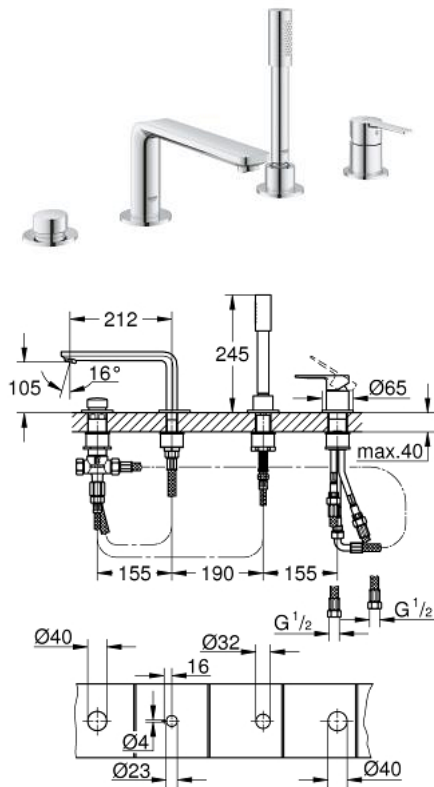

19 577 001 LINEARE FOUR-HOLE SINGLE-LEVER BATH COMBINATION

PRODUCT DESCRIPTION

- Colour: chrome
- GROHE SilkMove 35 mm ceramic cartridge
- With temperature limiter
- GROHE LongLife finish
- pre-assembled spout fixing
- single lever mixer operating element
- Metal lever
- Bath inlet with mousseur
- Bath/shower diverter
- metal stick hand shower
- metal shower hose 2000 mm (always chrome for any colour of the set)
- Flexible connection hoses
- Connection for shower hose
- Protected against backflow
- min. recommended pressure 1.0 bar

19 577 001 LINEARE FOUR-HOLE SINGLE-LEVER BATH COMBINATION

SPARE PARTS, July 2016 – now

- 1: Lever (Spare part-nr. 46983000)
 - 2: Cartridge (Spare part-nr. 46374000)
 - 3: Connection tube (Spare part-nr. 07227000)
 - 4: Dirt strainer (Spare part-nr. 0700200M)
 - 5: Cone nut (Spare part-nr. 08864000)
 - 6: Return spring (Spare part-nr. 00869000)
 - 7: Diverter knob (Spare part-nr. 46721000)
 - 8: 3-Way Diverter Valve & Trim (Spare part-nr. 45443000)
 - 8.1: O-ring (6 x 2mm) (Spare part-nr. 0128300M)
 - 8.2: O-ring (Spare part-nr. 0120500M)
 - 9: Repl. shank fastener (Spare part-nr. 45444000)
 - 10: Non-return valve (Spare part-nr. 08565000)
 - 11: Connection tube (Spare part-nr. 07300000)
 - 12: Connection tube (Spare part-nr. 48018000)
 - 13: Flow control (Spare part-nr. 13941000)
 - 14: Metal shower hose (Spare part-nr. 28146000)
 - 15: Socket Spanner (Spare part-nr. 19332000)*
- * Optional accessories