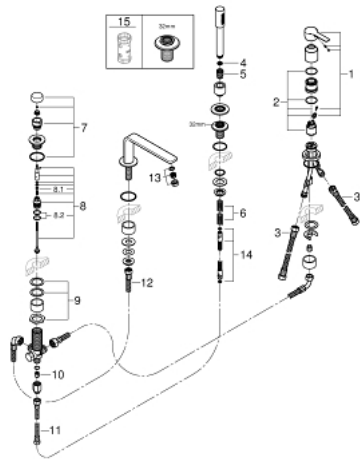

19 577 001 LINEARE FOUR-HOLE SINGLE-LEVER BATH COMBINATION

SPARE PARTS, July 2016 – now

- 1: Lever (Spare part-nr. 46983000)
 - 2: Cartridge (Spare part-nr. 46374000)
 - 3: Connection tube (Spare part-nr. 07227000)
 - 4: Dirt strainer (Spare part-nr. 0700200M)
 - 5: Cone nut (Spare part-nr. 08864000)
 - 6: Return spring (Spare part-nr. 00869000)
 - 7: Diverter knob (Spare part-nr. 46721000)
 - 8: 3-Way Diverter Valve & Trim (Spare part-nr. 45443000)
 - 8.1: O-ring (6 x 2mm) (Spare part-nr. 0128300M)
 - 8.2: O-ring (Spare part-nr. 0120500M)
 - 9: Repl. shank fastener (Spare part-nr. 45444000)
 - 10: Non-return valve (Spare part-nr. 08565000)
 - 11: Connection tube (Spare part-nr. 07300000)
 - 12: Connection tube (Spare part-nr. 48018000)
 - 13: Flow control (Spare part-nr. 13941000)
 - 14: Metal shower hose (Spare part-nr. 28146000)
 - 15: Socket Spanner (Spare part-nr. 19332000)*
- * Optional accessories