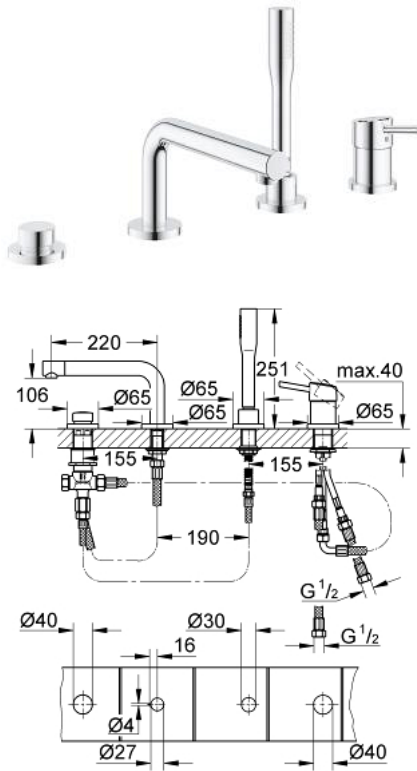

## 19 576 002 CONCETTO FOUR-HOLE SINGLE-LEVER BATH COMBINATION

### PRODUCT DESCRIPTION

- Colour: chrome
- GROHE SilkMove 46 mm ceramic cartridge
- GROHE LongLife finish
- Consisting of:
  - pre-assembled spout fixing
  - single lever mixer operating element
  - Bath inlet with mousseur
  - Bath/shower diverter
  - Euphoria Cosmopolitan hand shower 6.6 l/min
  - metal shower hose 2000 mm (always chrome for any colour of the set)
  - Flexible connection hoses
  - Connection for shower hose
  - Protected against backflow
  - min. recommended pressure 1.0 bar

### SPARE PARTS, November 2016 – now

- 1: Lever (Spare part-nr. 46723000)
  - 2: Cap (Spare part-nr. 46727000)
  - 3: Cartridge (Spare part-nr. 46048000)
  - 4: Connection tube (Spare part-nr. 07227000)
  - 5: Dirt strainer (Spare part-nr. 0700200M)
  - 6: Cone nut (Spare part-nr. 08864000)
  - 7: Return spring (Spare part-nr. 00869000)
  - 8: Diverter knob (Spare part-nr. 46721000)
  - 9: 3-Way Diverter Valve & Trim (Spare part-nr. 45443000)
  - 9.1: O-ring (6 x 2mm) (Spare part-nr. 0128300M)
  - 9.2: O-ring (Spare part-nr. 0120500M)
  - 10: Repl. shank fastener (Spare part-nr. 45444000)
  - 11: Non-return valve (Spare part-nr. 08565000)
  - 12: Connection tube (Spare part-nr. 07300000)
  - 13: Flow straightener (Spare part-nr. 46724000)
  - 14: Connection tube (Spare part-nr. 48018000)
  - 15: Connection tube (Spare part-nr. 48017000)
  - 16: Metal shower hose (Spare part-nr. 28146000)
  - 17: Temperature limiter (Spare part-nr. 46375000)\*
  - 18: Socket Spanner (Spare part-nr. 19332000)\*
- \* Optional accessories