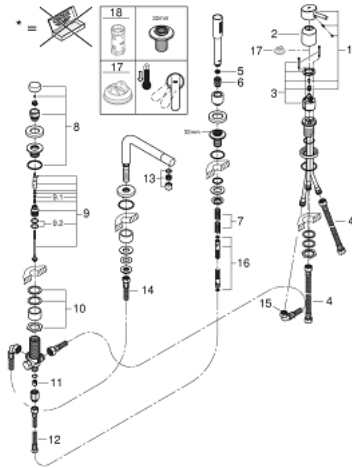

## 19 576 002 CONCETTO FOUR-HOLE SINGLE-LEVER BATH COMBINATION

### PRODUCT DESCRIPTION

- Colour: chrome
- GROHE SilkMove 46 mm ceramic cartridge
- GROHE LongLife finish
- Consisting of:
  - pre-assembled spout fixing
  - single lever mixer operating element
  - Bath inlet with mousseur
  - Bath/shower diverter
  - Euphoria Cosmopolitan hand shower 6.6 l/min
  - metal shower hose 2000 mm (always chrome for any colour of the set)
  - Flexible connection hoses
  - Connection for shower hose
  - Protected against backflow
  - min. recommended pressure 1.0 bar

### SPARE PARTS, November 2016 – now

- 1: Lever (Spare part-nr. 46723000)
  - 2: Cap (Spare part-nr. 46727000)
  - 3: Cartridge (Spare part-nr. 46048000)
  - 4: Connection tube (Spare part-nr. 07227000)
  - 5: Dirt strainer (Spare part-nr. 0700200M)
  - 6: Cone nut (Spare part-nr. 08864000)
  - 7: Return spring (Spare part-nr. 00869000)
  - 8: Diverter knob (Spare part-nr. 46721000)
  - 9: 3-Way Diverter Valve & Trim (Spare part-nr. 45443000)
  - 9.1: O-ring (6 x 2mm) (Spare part-nr. 0128300M)
  - 9.2: O-ring (Spare part-nr. 0120500M)
  - 10: Repl. shank fastener (Spare part-nr. 45444000)
  - 11: Non-return valve (Spare part-nr. 08565000)
  - 12: Connection tube (Spare part-nr. 07300000)
  - 13: Flow straightener (Spare part-nr. 46724000)
  - 14: Connection tube (Spare part-nr. 48018000)
  - 15: Connection tube (Spare part-nr. 48017000)
  - 16: Metal shower hose (Spare part-nr. 28146000)
  - 17: Temperature limiter (Spare part-nr. 46375000)\*
  - 18: Socket Spanner (Spare part-nr. 19332000)\*
- \* Optional accessories