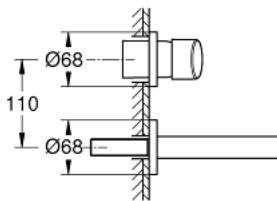

## 19 575 001 **CONCETTO TWO-HOLE BASIN MIXER** **S-SIZE**

### PRODUCT DESCRIPTION

- Colour: chrome
- Wall mounted
- trim set for use with rough-in set 23 571 000 / 32 635 000
- Without concealed body
- Metal escutcheon
- Metal lever
- GROHE LongLife finish
- GROHE AquaGuide adjustable mousseur
- Center distance 4 5/16" (110 mm)
- projection 147 mm

19 575 001 **CONCETTO TWO-HOLE BASIN MIXER**  
**S-SIZE**

**SPARE PARTS**, March 2010 – now

1: Lever (Spare part-nr. 46756000)

2: Flow control (Spare part-nr. 48072000)

3: Extension for Volume Control (Spare part-nr. 46627000)\*