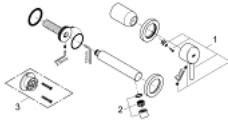

## 19 575 001 **CONCETTO TWO-HOLE BASIN MIXER** **S-SIZE**

### PRODUCT DESCRIPTION

- Colour: chrome
- Wall mounted
- trim set for use with rough-in set 23 571 000 / 32 635 000
- Without concealed body
- Metal escutcheon
- Metal lever
- GROHE LongLife finish
- GROHE AquaGuide adjustable mousseur
- Center distance 4 5/16" (110 mm)
- projection 147 mm

19 575 001 **CONCETTO TWO-HOLE BASIN MIXER**  
**S-SIZE**

**SPARE PARTS**, March 2010 – now

1: Lever (Spare part-nr. 46756000)

2: Flow control (Spare part-nr. 48072000)

3: Extension for Volume Control (Spare part-nr. 46627000)\*