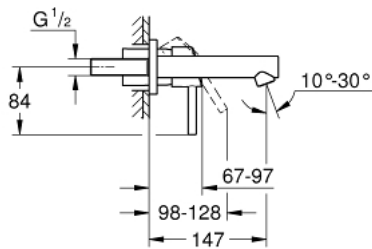

## 19 575 001 **CONCETTO TWO-HOLE BASIN MIXER** **S-SIZE**

### PRODUCT DESCRIPTION

- Colour: chrome
- Wall mounted
- trim set for use with rough-in set 23 571 000 / 32 635 000
- Without concealed body
- Metal escutcheon
- Metal lever
- GROHE LongLife finish
- GROHE AquaGuide adjustable mousseur
- Center distance 4 5/16" (110 mm)
- projection 147 mm

19 575 001 **CONCETTO TWO-HOLE BASIN MIXER**  
**S-SIZE**

**SPARE PARTS**, March 2010 – now

1: Lever (Spare part-nr. 46756000)

2: Flow control (Spare part-nr. 48072000)

3: Extension for Volume Control (Spare part-nr. 46627000)\*