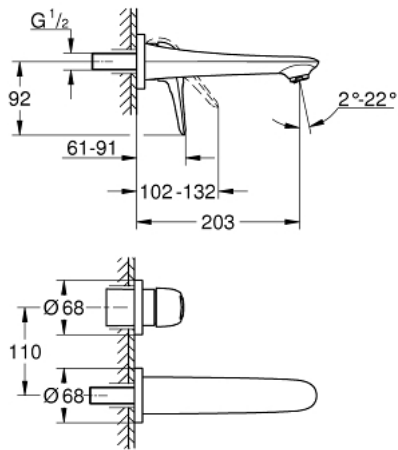

19 571 003 **EUROSTYLE TWO-HOLE BASIN MIXER**
M-SIZE

PRODUCT DESCRIPTION

- Colour: chrome
- Wall mounted
- Without concealed body
- trim set for use with rough-in set 23 571 000 / 32 635 000
- Metal escutcheon
- loop metal lever
- GROHE LongLife finish
- GROHE EcoJoy - less water, perfect flow
- maximum flow rate (at 3 bar): 5 l/min
- GROHE AquaGuide adjustable mousseur
- Center distance 4 5/16" (110 mm)
- projection 203 mm

19 571 003 EUROSTYLE TWO-HOLE BASIN MIXER M-SIZE

SPARE PARTS, January 2015 – now

- 1: Lever (Spare part-nr. 46941000)
- 2: Flow straightener (Spare part-nr. 46837000)
- 3: Extension for Volume Control (Spare part-nr. 46943000)*