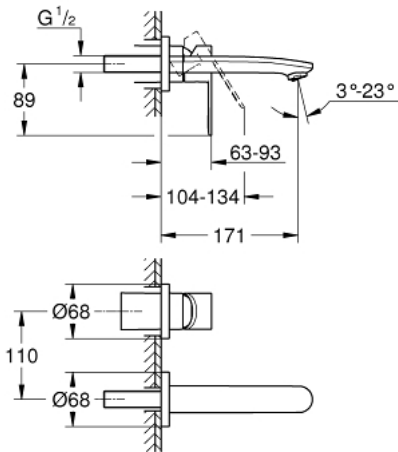

## 19 571 002 EUROSTYLE COSMOPOLITAN TWO-HOLE BASIN MIXER S-SIZE

### PRODUCT DESCRIPTION

- Colour: chrome
- Wall mounted
- trim set for use with rough-in set 23 571 000 / 32 635 000
- Without concealed body
- Metal escutcheon
- Metal lever
- GROHE LongLife finish
- GROHE AquaGuide adjustable mousseur
- Center distance 4 5/16" (110 mm)
- projection 171 mm

## 19 571 002 EUROSTYLE COSMOPOLITAN TWO-HOLE BASIN MIXER S-SIZE

**SPARE PARTS**, February 2019 – now

- 1: Lever (Spare part-nr. 46751000)
- 2: Flow straightener (Spare part-nr. 64451000)
- 3: Extension for Volume Control (Spare part-nr. 46943000)\*