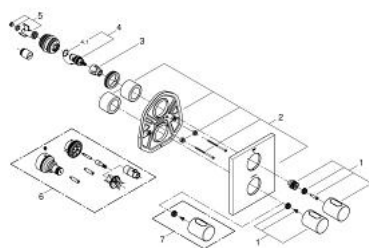

19 568 000 GROHTHERM 3000 COSMOPOLITAN THERMOSTATIC SHOWER MIXER

PRODUCT DESCRIPTION

- Colour: chrome
- Set for final installation for
- GROHE Rapido T 35 500 000/35 050 000
- rectangular metal wall escutcheon with hidden fixing and hidden sealings
- GROHE LongLife finish
- GROHE SafeStop - safety button at 38°C
- GROHE SafeStop Plus - optional temperature limiter at 43°C included
- volume handle with GROHE EcoButton (economy button with individually adjustable economy stop)
- Carbodur ceramic headpart 1/2", 180°
- Without concealed body

19 568 000 GROHTHERM 3000 COSMOPOLITAN THERMOSTATIC SHOWER MIXER

SPARE PARTS, April 2014 – now

- 1: Handle (Spare part-nr. 47805000)
- 2: Escutcheon (Spare part-nr. 47829000)
- 3: Stop (Spare part-nr. 10093000)
- 4: Ceramic cartridge (Spare part-nr. 45346000)
- 5: Adapter (Spare part-nr. 12702000)
- 6: Extension kit (1 1/8") (Spare part-nr. 47780000)*
- 7: Temperature scale handle (Spare part-nr. 47812000)*