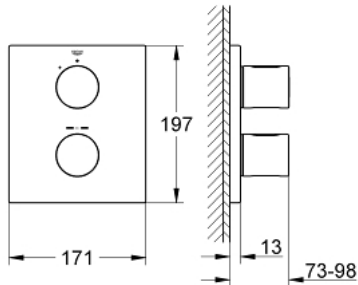

19 568 000 GROHTHERM 3000 COSMOPOLITAN THERMOSTATIC SHOWER MIXER

PRODUCT DESCRIPTION

- Colour: chrome
- Set for final installation for
- GROHE Rapido T 35 500 000/35 050 000
- rectangular metal wall escutcheon with hidden fixing and hidden sealings
- GROHE LongLife finish
- GROHE SafeStop - safety button at 38°C
- GROHE SafeStop Plus - optional temperature limiter at 43°C included
- volume handle with GROHE EcoButton (economy button with individually adjustable economy stop)
- Carbodur ceramic headpart 1/2", 180°
- Without concealed body

19 568 000 GROHTHERM 3000 COSMOPOLITAN THERMOSTATIC SHOWER MIXER

SPARE PARTS, April 2014 – now

- 1: Handle (Spare part-nr. 47805000)
- 2: Escutcheon (Spare part-nr. 47829000)
- 3: Stop (Spare part-nr. 10093000)
- 4: Ceramic cartridge (Spare part-nr. 45346000)
- 5: Adapter (Spare part-nr. 12702000)
- 6: Extension kit (1 1/8") (Spare part-nr. 47780000)*
- 7: Temperature scale handle (Spare part-nr. 47812000)*