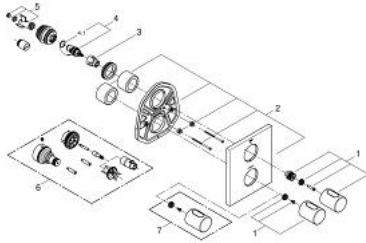

### PRODUCT DESCRIPTION

- Colour: chrome
- Set for final installation for
- GROHE Rapido T 35 500 000/35 050 000
- rectangular metal wall escutcheon with hidden fixing and hidden sealings
- GROHE LongLife finish
- GROHE SafeStop - safety button at 38°C
- GROHE SafeStop Plus - optional temperature limiter at 43°C included
- volume handle with FlowControl Button (button with individually adjustable stop)
- Carbodur ceramic headpart 1/2", 180°
- Without concealed body

19 568 000 **GROHTHERM 3000 COSMOPOLITAN THERMOSTATIC SHOWER MIXER**

**SPARE PARTS**, April 2014 – now

- 1: Handle (Spare part-nr. 47805000)
- 2: Escutcheon (Spare part-nr. 47829000)
- 3: Stop (Spare part-nr. 10093000)
- 4: Ceramic cartridge (Spare part-nr. 45346000)
- 5: Adapter (Spare part-nr. 12702000)
- 6: Extension kit (1 1/8") (Spare part-nr. 47780000)\*
- 7: Temperature scale handle (Spare part-nr. 47812000)\*