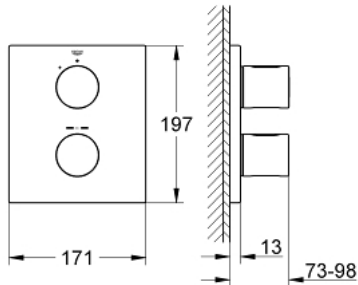

### PRODUCT DESCRIPTION

- Colour: chrome
- Set for final installation for
- GROHE Rapido T 35 500 000/35 050 000
- rectangular metal wall escutcheon with hidden fixing and hidden sealings
- GROHE LongLife finish
- GROHE SafeStop - safety button at 38°C
- GROHE SafeStop Plus - optional temperature limiter at 43°C included
- volume handle with FlowControl Button (button with individually adjustable stop)
- Carbodur ceramic headpart 1/2", 180°
- Without concealed body

19 568 000 **GROHTHERM 3000 COSMOPOLITAN THERMOSTATIC SHOWER MIXER**

**SPARE PARTS**, April 2014 – now

- 1: Handle (Spare part-nr. 47805000)
- 2: Escutcheon (Spare part-nr. 47829000)
- 3: Stop (Spare part-nr. 10093000)
- 4: Ceramic cartridge (Spare part-nr. 45346000)
- 5: Adapter (Spare part-nr. 12702000)
- 6: Extension kit (1 1/8") (Spare part-nr. 47780000)\*
- 7: Temperature scale handle (Spare part-nr. 47812000)\*