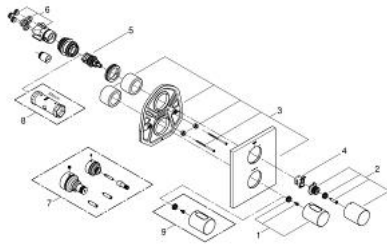

19 567 000 **GROHTHERM 3000 COSMOPOLITAN THERMOSTAT WITH INTEGRATED 2-WAY DIVERTER**
FOR BATH OR SHOWER WITH MORE THAN ONE OUTLET

PRODUCT DESCRIPTION

- Colour: chrome
- Set for final installation for
- GROHE Rapido T 35 500 000
- rectangular metal wall escutcheon with hidden fixing and hidden sealings
- GROHE LongLife finish
- GROHE SafeStop - safety button at 38°C
- GROHE SafeStop Plus - optional temperature limiter at 43°C included
- Aquadimmer with multiple function
- Shut off and flow control
- diverter for 2 outlets
- Without concealed body

19 567 000 **GROHTHERM 3000 COSMOPOLITAN THERMOSTAT WITH INTEGRATED 2-WAY DIVERTER FOR BATH OR SHOWER WITH MORE THAN ONE OUTLET**

SPARE PARTS, April 2014 – now

- 1: Handle (Spare part-nr. 47805000)
- 2: Shut-off handle (Spare part-nr. 47806000)
- 3: Escutcheon (Spare part-nr. 47828000)
- 4: Stop ring (Spare part-nr. 10089000)
- 5: Aquadimmer (Spare part-nr. 47364000)
- 6: Adapter (Spare part-nr. 12701000)
- 7: Extension kit (1 1/8") (Spare part-nr. 47781000)*
- 8: Socket Spanner (Spare part-nr. 19332000)*
- 9: Temperature scale handle (Spare part-nr. 47812000)*