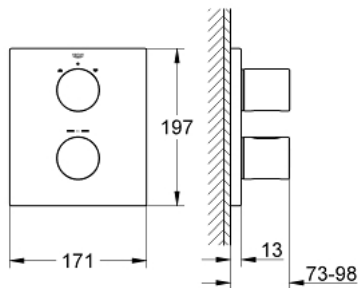

19 567 000 **GROHTHERM 3000 COSMOPOLITAN THERMOSTAT WITH INTEGRATED 2-WAY DIVERTER**
FOR BATH OR SHOWER WITH MORE THAN ONE OUTLET

PRODUCT DESCRIPTION

- Colour: chrome
- Set for final installation for
- GROHE Rapido T 35 500 000
- rectangular metal wall escutcheon with hidden fixing and hidden sealings
- GROHE LongLife finish
- GROHE SafeStop - safety button at 38°C
- GROHE SafeStop Plus - optional temperature limiter at 43°C included
- Aquadimmer with multiple function
- Shut off and flow control
- diverter for 2 outlets
- Without concealed body

19 567 000 **GROHTHERM 3000 COSMOPOLITAN THERMOSTAT WITH INTEGRATED 2-WAY DIVERTER FOR BATH OR SHOWER WITH MORE THAN ONE OUTLET**

SPARE PARTS, April 2014 – now

- 1: Handle (Spare part-nr. 47805000)
- 2: Shut-off handle (Spare part-nr. 47806000)
- 3: Escutcheon (Spare part-nr. 47828000)
- 4: Stop ring (Spare part-nr. 10089000)
- 5: Aquadimmer (Spare part-nr. 47364000)
- 6: Adapter (Spare part-nr. 12701000)
- 7: Extension kit (1 1/8") (Spare part-nr. 47781000)*
- 8: Socket Spanner (Spare part-nr. 19332000)*
- 9: Temperature scale handle (Spare part-nr. 47812000)*