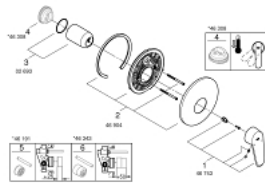

19 549 LS2 EURODISC COSMOPOLITAN SINGLE-LEVER SHOWER MIXER

PRODUCT DESCRIPTION

- Colour: moon white/chrome
- Set for final installation for
- 33 962 000
- 33 964 000
- Without concealed body
- Metal lever
- GROHE LongLife finish
- Escutcheon- and shaft-sealing
- Wall escutcheon
- Covered fixing

19 549 LS2 EURODISC COSMOPOLITAN SINGLE-LEVER SHOWER MIXER

SPARE PARTS, December 2015 – now

- 1: Lever (Spare part-nr. 46743LS0)
- 2: Escutcheon (Spare part-nr. 46904LS0)
- 3: Cap (Spare part-nr. 02693LS0)
- 4: Temperature limiter (Spare part-nr. 46308000)*
- 5: **Extension set** (Spare part-nr. 46191000)*
- 6: **Extension set** (Spare part-nr. 46343000)*