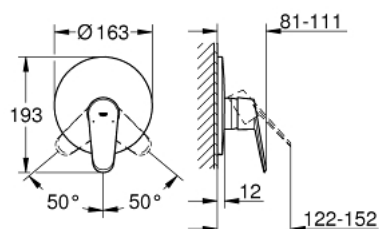

19 549 LS2 EURODISC COSMOPOLITAN SINGLE-LEVER SHOWER MIXER

PRODUCT DESCRIPTION

- Colour: moon white/chrome
- Set for final installation for
- 33 962 000
- 33 964 000
- Without concealed body
- Metal lever
- GROHE LongLife finish
- Escutcheon- and shaft-sealing
- Wall escutcheon
- Covered fixing

19 549 LS2 EURODISC COSMOPOLITAN SINGLE-LEVER SHOWER MIXER

SPARE PARTS, December 2015 – now

- 1: Lever (Spare part-nr. 46743LS0)
- 2: Escutcheon (Spare part-nr. 46904LS0)
- 3: Cap (Spare part-nr. 02693LS0)
- 4: Temperature limiter (Spare part-nr. 46308000)*
- 5: **Extension set** (Spare part-nr. 46191000)*
- 6: **Extension set** (Spare part-nr. 46343000)*