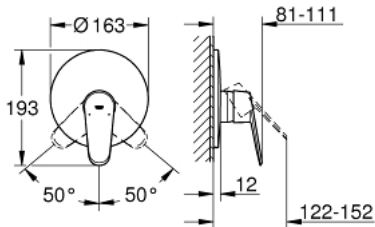

19 549 002 EURODISC COSMOPOLITAN SINGLE-LEVER SHOWER MIXER

PRODUCT DESCRIPTION

- Colour: chrome
- trim set for use with rough-in box 33 963 001, 33 964 001, 33 965 001
- Without concealed body
- Metal lever
- GROHE LongLife finish
- Escutcheon- and shaft-sealing
- Wall escutcheon
- Covered fixing

19 549 002 EURODISC COSMOPOLITAN SINGLE-LEVER SHOWER MIXER

SPARE PARTS, December 2015 – now

- 1: Lever (Spare part-nr. 46743000)
- 2: Escutcheon (Spare part-nr. 46904000)
- 3: Cap (Spare part-nr. 02693000)
- 4: Temperature limiter (Spare part-nr. 46308000)*
- 5: **Extension set** (Spare part-nr. 46191000)*
- 6: **Extension set** (Spare part-nr. 46343000)*