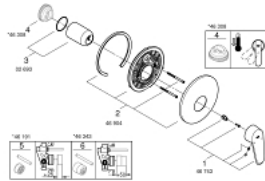

19 549 002 EURODISC COSMOPOLITAN SINGLE-LEVER SHOWER MIXER

PRODUCT DESCRIPTION

- Colour: chrome
- trim set for use with rough-in box 33 963 001, 33 964 001, 33 965 001
- Without concealed body
- Metal lever
- GROHE LongLife finish
- Escutcheon- and shaft-sealing
- Wall escutcheon
- Covered fixing

19 549 002 EURODISC COSMOPOLITAN SINGLE-LEVER SHOWER MIXER

SPARE PARTS, December 2015 – now

- 1: Lever (Spare part-nr. 46743000)
- 2: Escutcheon (Spare part-nr. 46904000)
- 3: Cap (Spare part-nr. 02693000)
- 4: Temperature limiter (Spare part-nr. 46308000)*
- 5: **Extension set** (Spare part-nr. 46191000)*
- 6: **Extension set** (Spare part-nr. 46343000)*