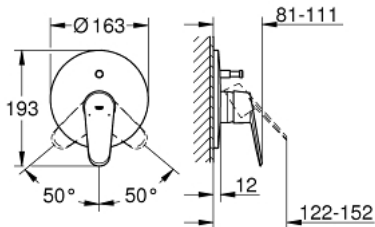

19 548 LS2 EURODISC COSMOPOLITAN SINGLE-LEVER BATH MIXER

PRODUCT DESCRIPTION

- Colour: moon white/chrome
- Set for final installation for
- 33 961 000
- 33 963 000
- Without concealed body
- Metal lever
- GROHE LongLife finish
- Automatic diverter: bath/shower
- Escutcheon- and shaft-sealing
- Wall escutcheon
- Covered fixing

19 548 LS2 EURODISC COSMOPOLITAN SINGLE-LEVER BATH MIXER

SPARE PARTS, December 2015 – now

- 1: Lever (Spare part-nr. 46743LS0)
- 2: Escutcheon (Spare part-nr. 46905LS0)
- 3: Cap (Spare part-nr. 02693LS0)
- 4: 3-Way Diverter Valve & Trim (Spare part-nr. 46737LS0)
- 5: Temperature limiter (Spare part-nr. 46308000)*
- 6: Extension set (Spare part-nr. 46191000)*
- 7: Extension set (Spare part-nr. 46343000)*