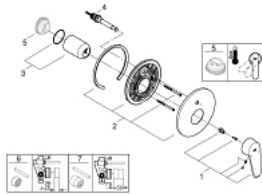

19 548 LS2 EURODISC COSMOPOLITAN SINGLE-LEVER BATH MIXER

PRODUCT DESCRIPTION

- Colour: moon white/chrome
- Set for final installation for
- 33 961 000
- 33 963 000
- Without concealed body
- Metal lever
- GROHE LongLife finish
- Automatic diverter: bath/shower
- Escutcheon- and shaft-sealing
- Wall escutcheon
- Covered fixing

19 548 LS2 EURODISC COSMOPOLITAN SINGLE-LEVER BATH MIXER

SPARE PARTS, December 2015 – now

- 1: Lever (Spare part-nr. 46743LS0)
- 2: Escutcheon (Spare part-nr. 46905LS0)
- 3: Cap (Spare part-nr. 02693LS0)
- 4: 3-Way Diverter Valve & Trim (Spare part-nr. 46737LS0)
- 5: Temperature limiter (Spare part-nr. 46308000)*
- 6: Extension set (Spare part-nr. 46191000)*
- 7: Extension set (Spare part-nr. 46343000)*