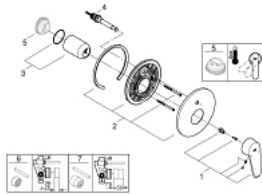

19 548 002 EURODISC COSMOPOLITAN SINGLE-LEVER BATH MIXER

PRODUCT DESCRIPTION

- Colour: chrome
- Set for final installation for
- 33961000, 33963000, 33965000
- Without concealed body
- Metal lever
- GROHE LongLife finish
- Automatic diverter: bath/shower
- Escutcheon- and shaft-sealing
- Wall escutcheon
- Covered fixing

19 548 002 EURODISC COSMOPOLITAN SINGLE-LEVER BATH MIXER

SPARE PARTS, December 2015 – now

- 1: Lever (Spare part-nr. 46743000)
- 2: Escutcheon (Spare part-nr. 46905000)
- 3: Cap (Spare part-nr. 02693000)
- 4: 3-Way Diverter Valve & Trim (Spare part-nr. 46737000)
- 5: Temperature limiter (Spare part-nr. 46308000)*
- 6: Extension set (Spare part-nr. 46191000)*
- 7: Extension set (Spare part-nr. 46343000)*