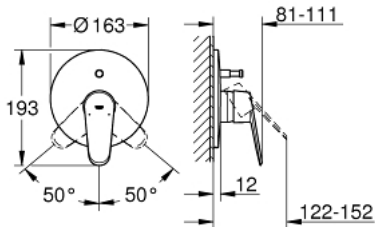

19 548 002 EURODISC COSMOPOLITAN SINGLE-LEVER BATH MIXER

PRODUCT DESCRIPTION

- Colour: chrome
- Set for final installation for
- 33961000, 33963000, 33965000
- Without concealed body
- Metal lever
- GROHE LongLife finish
- Automatic diverter: bath/shower
- Escutcheon- and shaft-sealing
- Wall escutcheon
- Covered fixing

19 548 002 EURODISC COSMOPOLITAN SINGLE-LEVER BATH MIXER

SPARE PARTS, December 2015 – now

- 1: Lever (Spare part-nr. 46743000)
- 2: Escutcheon (Spare part-nr. 46905000)
- 3: Cap (Spare part-nr. 02693000)
- 4: 3-Way Diverter Valve & Trim (Spare part-nr. 46737000)
- 5: Temperature limiter (Spare part-nr. 46308000)*
- 6: Extension set (Spare part-nr. 46191000)*
- 7: Extension set (Spare part-nr. 46343000)*