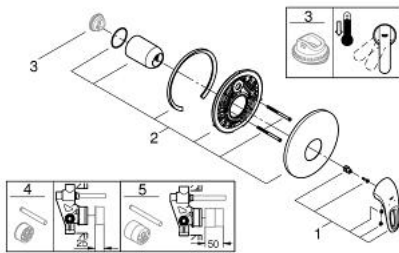

19 507 003 EUROSTYLE SINGLE-LEVER SHOWER MIXER

PRODUCT DESCRIPTION

- Colour: chrome
- trim set for use with rough-in box 33 963 001, 33 964 001, 33 965 001
- Without concealed body
- loop metal lever
- GROHE LongLife finish
- GROHE FastFixation covered fixation
- Escutcheon- and shaft-sealing
- Metal wall escutcheon

19 507 003 EUROSTYLE SINGLE-LEVER SHOWER MIXER

SPARE PARTS, January 2015 – now

- 1: Lever (Spare part-nr. 46940000)
 - 2: Escutcheon (Spare part-nr. 46904000)
 - 3: Temperature limiter (Spare part-nr. 46308000)*
 - 4: **Extension set** (Spare part-nr. 46191000)*
 - 5: **Extension set** (Spare part-nr. 46343000)*
- * Optional accessories