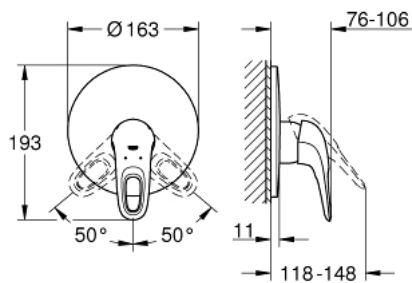

19 507 003 EUROSTYLE SINGLE-LEVER SHOWER MIXER

PRODUCT DESCRIPTION

- Colour: chrome
- trim set for use with rough-in box 33 963 001, 33 964 001, 33 965 001
- Without concealed body
- loop metal lever
- GROHE LongLife finish
- GROHE FastFixation covered fixation
- Escutcheon- and shaft-sealing
- Metal wall escutcheon

19 507 003 EUROSTYLE SINGLE-LEVER SHOWER MIXER

SPARE PARTS, January 2015 – now

- 1: Lever (Spare part-nr. 46940000)
 - 2: Escutcheon (Spare part-nr. 46904000)
 - 3: Temperature limiter (Spare part-nr. 46308000)*
 - 4: **Extension set** (Spare part-nr. 46191000)*
 - 5: **Extension set** (Spare part-nr. 46343000)*
- * Optional accessories