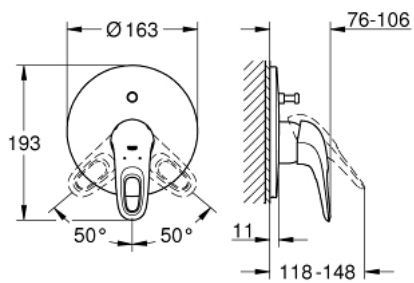

## 19 506 003 EUROSTYLE SINGLE-LEVER BATH MIXER

### PRODUCT DESCRIPTION

- Colour: chrome
- trim set for use with rough-in box 33 963 001 or 33 965 001
- Without concealed body
- GROHE LongLife finish
- GROHE FastFixation covered fixation
- Automatic diverter: bath/shower
- Escutcheon- and shaft-sealing
- Metal wall escutcheon

### SPARE PARTS, January 2015 – now

- 1: Lever (Spare part-nr. 46940000)
  - 2: Escutcheon (Spare part-nr. 46905000)
  - 3: 3-Way Diverter Valve & Trim (Spare part-nr. 46737000)
  - 4: Temperature limiter (Spare part-nr. 46308000)\*
  - 5: <strong>Extension set</strong> (Spare part-nr. 46191000)\*
  - 6: <strong>Extension set</strong> (Spare part-nr. 46343000)\*
- \* Optional accessories