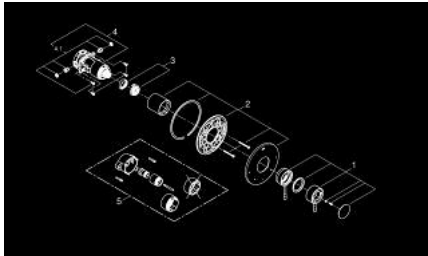

19 494 001 ESSENCE PBV BATH DIVERTER TRIM

PRODUCT DESCRIPTION

- Colour: chrome
- Set for final installation for
- Requires GrohFlex Universal Rough-In Box (35 026 000)
- GROHE LongLife finish
- Automatic diverter: bath/shower
- Escutcheon- and shaft-sealing
- Covered fixing

19 494 001 ESSENCE PBV BATH DIVERTER TRIM

SPARE PARTS, September 2015 – now

- 1: PBV lever (Spare part-nr. 47990000)
- 2: escutcheon US (Spare part-nr. 47862000)
- 3: handle adaptor US (Spare part-nr. 47863000)
- 4: control unit PBV kit # 2 US (Spare part-nr. 47864000)
- 4.1: non-return valves (Spare part-nr. 47851000)
- 5: Extension for Volume Control (Spare part-nr. 47890000)*