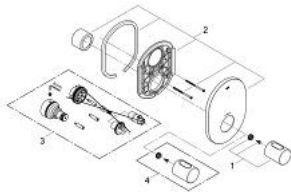

19 469 000 GROHTHERM 3000 COSMOPOLITAN CENTRAL THERMOSTATIC MIXER

PRODUCT DESCRIPTION

- Colour: chrome
- Set for final installation for
- GROHE Rapido T 35 500 000
- Wall escutcheon with GROHE FastFixation (covered escutcheon and shaft sealing, covered fixing)
- GROHE LongLife finish
- GROHE SafeStop - safety button at 38°C
- GROHE SafeStop Plus - optional temperature limiter at 43°C included
- Without concealed body

19 469 000 **GROHTHERM 3000 COSMOPOLITAN CENTRAL THERMOSTATIC MIXER**

SPARE PARTS, September 2007 – now

1: Handle (Spare part-nr. 47805000)

2: Escutcheon (Spare part-nr. 47807000)

3: Extension kit (1 1/8") (Spare part-nr. 47780000)*

4: Temperature scale handle (Spare part-nr. 47812000)*

* Optional accessories