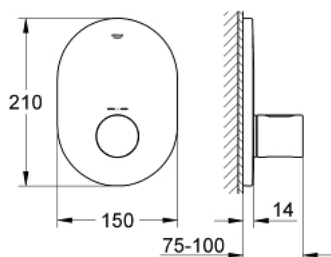

19 469 000 **GROHTHERM 3000 COSMOPOLITAN CENTRAL THERMOSTATIC MIXER**

SPARE PARTS, September 2007 – now

1: Handle (Spare part-nr. 47805000)

2: Escutcheon (Spare part-nr. 47807000)

3: Extension kit (1 1/8") (Spare part-nr. 47780000)*

4: Temperature scale handle (Spare part-nr. 47812000)*

* Optional accessories