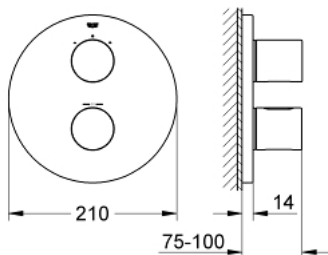

19 468 LS0 GROHTHERM 3000 COSMOPOLITAN THERMOSTAT WITH INTEGRATED 2-WAY DIVERTER FOR BATH OR SHOWER WITH MORE THAN ONE OUTLET

PRODUCT DESCRIPTION

- Colour: moon white/chrome
- Set for final installation for
- GROHE Rapido T 35 500 000
- Wall escutcheon with GROHE FastFixation (covered escutcheon and shaft sealing, covered fixing)
- GROHE LongLife finish
- GROHE SafeStop - safety button at 38°C
- GROHE SafeStop Plus - optional temperature limiter at 43°C included
- Aquadimmer with multiple function
- Shut off and flow control
- diverter for 2 outlets
- Without concealed body

19 468 LS0 GROHTHERM 3000 COSMOPOLITAN THERMOSTAT WITH INTEGRATED 2-WAY DIVERTER FOR BATH OR SHOWER WITH MORE THAN ONE OUTLET

SPARE PARTS, September 2013 – now

- 1: Handle (Spare part-nr. 47805LS0)
- 2: Shut-off handle (Spare part-nr. 47806LS0)
- 3: Escutcheon (Spare part-nr. 47810LS0)
- 4: Stop ring (Spare part-nr. 10089000)
- 5: Aquadimmer (Spare part-nr. 47364000)
- 6: Adapter (Spare part-nr. 12701000)
- 7: Extension kit (1 1/8") (Spare part-nr. 47781000)*
- 8: Socket Spanner (Spare part-nr. 19332000)*
- 9: Temperature scale handle (Spare part-nr. 47812LS0)*