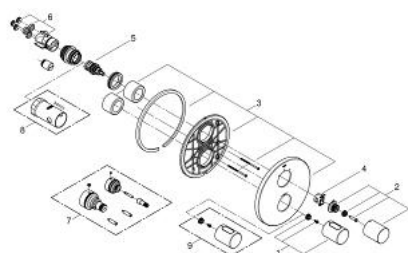

19 468 LS0 GROHTHERM 3000 COSMOPOLITAN THERMOSTAT WITH INTEGRATED 2-WAY DIVERTER FOR BATH OR SHOWER WITH MORE THAN ONE OUTLET

PRODUCT DESCRIPTION

- Colour: moon white/chrome
- Set for final installation for
- GROHE Rapido T 35 500 000
- Wall escutcheon with GROHE FastFixation (covered escutcheon and shaft sealing, covered fixing)
- GROHE LongLife finish
- GROHE SafeStop - safety button at 38°C
- GROHE SafeStop Plus - optional temperature limiter at 43°C included
- Aquadimmer with multiple function
- Shut off and flow control
- diverter for 2 outlets
- Without concealed body

19 468 LS0 GROHTHERM 3000 COSMOPOLITAN THERMOSTAT WITH INTEGRATED 2-WAY DIVERTER FOR BATH OR SHOWER WITH MORE THAN ONE OUTLET

SPARE PARTS, September 2013 – now

- 1: Handle (Spare part-nr. 47805LS0)
- 2: Shut-off handle (Spare part-nr. 47806LS0)
- 3: Escutcheon (Spare part-nr. 47810LS0)
- 4: Stop ring (Spare part-nr. 10089000)
- 5: Aquadimmer (Spare part-nr. 47364000)
- 6: Adapter (Spare part-nr. 12701000)
- 7: Extension kit (1 1/8") (Spare part-nr. 47781000)*
- 8: Socket Spanner (Spare part-nr. 19332000)*
- 9: Temperature scale handle (Spare part-nr. 47812LS0)*