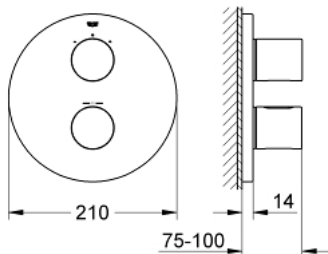

19 468 GN0 **GROHTHERM 3000 COSMOPOLITAN THERMOSTAT WITH INTEGRATED 2-WAY DIVERTER**
FOR BATH OR SHOWER WITH MORE THAN ONE OUTLET

PRODUCT DESCRIPTION

- Colour: Brushed cool sunrise
- Set for final installation for
- GROHE Rapido T 35 500 000
- Wall escutcheon with GROHE FastFixation (covered escutcheon and shaft sealing, covered fixing)
- GROHE LongLife finish
- GROHE SafeStop - safety button at 38°C
- GROHE SafeStop Plus - optional temperature limiter at 43°C included
- Aquadimmer with multiple function
- Shut off and flow control
- diverter for 2 outlets
- Without concealed body

19 468 GN0 **GROHTHERM 3000 COSMOPOLITAN THERMOSTAT WITH INTEGRATED 2-WAY DIVERTER**
FOR BATH OR SHOWER WITH MORE THAN ONE OUTLET

SPARE PARTS, November 2016 – now

- 1: Temperature control handle (Spare part-nr. 47900GN0)
- 2: Handle for shut-off valve (Spare part-nr. 47898GN0)
- 3: Escutcheon (Spare part-nr. 47810GN0)
- 4: Stop ring (Spare part-nr. 10089000)
- 5: Aquadimmer (Spare part-nr. 47364000)
- 6: Adapter (Spare part-nr. 12701000)
- 7: Extension kit (1 1/8") (Spare part-nr. 47781000)*
- 8: Socket Spanner (Spare part-nr. 19332000)*