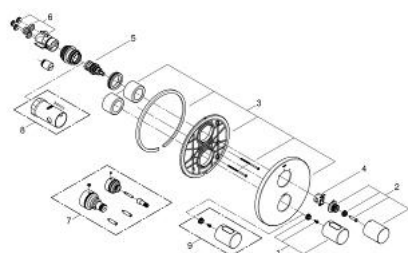

19 468 GN0 **GROHTHERM 3000 COSMOPOLITAN THERMOSTAT WITH INTEGRATED 2-WAY DIVERTER**
FOR BATH OR SHOWER WITH MORE THAN ONE OUTLET

PRODUCT DESCRIPTION

- Colour: Brushed cool sunrise
- Set for final installation for
- GROHE Rapido T 35 500 000
- Wall escutcheon with GROHE FastFixation (covered escutcheon and shaft sealing, covered fixing)
- GROHE LongLife finish
- GROHE SafeStop - safety button at 38°C
- GROHE SafeStop Plus - optional temperature limiter at 43°C included
- Aquadimmer with multiple function
- Shut off and flow control
- diverter for 2 outlets
- Without concealed body

19 468 GN0 **GROHTHERM 3000 COSMOPOLITAN THERMOSTAT WITH INTEGRATED 2-WAY DIVERTER**
FOR BATH OR SHOWER WITH MORE THAN ONE OUTLET

SPARE PARTS, November 2016 – now

- 1: Temperature control handle (Spare part-nr. 47900GN0)
- 2: Handle for shut-off valve (Spare part-nr. 47898GN0)
- 3: Escutcheon (Spare part-nr. 47810GN0)
- 4: Stop ring (Spare part-nr. 10089000)
- 5: Aquadimmer (Spare part-nr. 47364000)
- 6: Adapter (Spare part-nr. 12701000)
- 7: Extension kit (1 1/8") (Spare part-nr. 47781000)*
- 8: Socket Spanner (Spare part-nr. 19332000)*