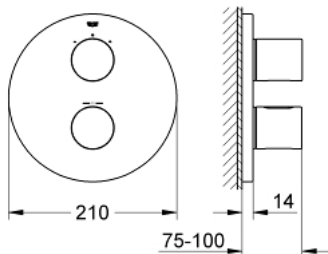

19 468 GL0 GROHTHERM 3000 COSMOPOLITAN THERMOSTAT WITH INTEGRATED 2-WAY DIVERTER FOR BATH OR SHOWER WITH MORE THAN ONE OUTLET

PRODUCT DESCRIPTION

- Colour: Cool sunrise
- Set for final installation for
- GROHE Rapido T 35 500 000
- Wall escutcheon with GROHE FastFixation (covered escutcheon and shaft sealing, covered fixing)
- GROHE LongLife finish
- GROHE SafeStop - safety button at 38°C
- GROHE SafeStop Plus - optional temperature limiter at 43°C included
- Aquadimmer with multiple function
- Shut off and flow control
- diverter for 2 outlets
- Without concealed body

19 468 GL0 **GROHTHERM 3000 COSMOPOLITAN THERMOSTAT WITH INTEGRATED 2-WAY DIVERTER**
FOR BATH OR SHOWER WITH MORE THAN ONE OUTLET

SPARE PARTS, November 2016 – now

- 1: Temperature control handle (Spare part-nr. 47900GL0)
- 2: Handle for shut-off valve (Spare part-nr. 47898GL0)
- 3: Escutcheon (Spare part-nr. 47810GL0)
- 4: Stop ring (Spare part-nr. 10089000)
- 5: Aquadimmer (Spare part-nr. 47364000)
- 6: Adapter (Spare part-nr. 12701000)
- 7: Extension kit (1 1/8") (Spare part-nr. 47781000)*
- 8: Socket Spanner (Spare part-nr. 19332000)*