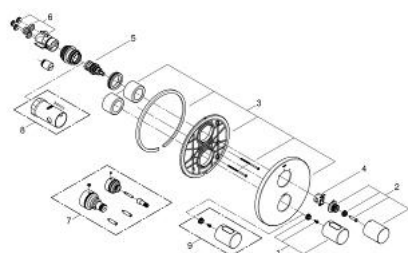

19 468 GL0 GROHTHERM 3000 COSMOPOLITAN THERMOSTAT WITH INTEGRATED 2-WAY DIVERTER FOR BATH OR SHOWER WITH MORE THAN ONE OUTLET

PRODUCT DESCRIPTION

- Colour: Cool sunrise
- Set for final installation for
- GROHE Rapido T 35 500 000
- Wall escutcheon with GROHE FastFixation (covered escutcheon and shaft sealing, covered fixing)
- GROHE LongLife finish
- GROHE SafeStop - safety button at 38°C
- GROHE SafeStop Plus - optional temperature limiter at 43°C included
- Aquadimmer with multiple function
- Shut off and flow control
- diverter for 2 outlets
- Without concealed body

19 468 GL0 **GROHTHERM 3000 COSMOPOLITAN THERMOSTAT WITH INTEGRATED 2-WAY DIVERTER**
FOR BATH OR SHOWER WITH MORE THAN ONE OUTLET

SPARE PARTS, November 2016 – now

- 1: Temperature control handle (Spare part-nr. 47900GL0)
- 2: Handle for shut-off valve (Spare part-nr. 47898GL0)
- 3: Escutcheon (Spare part-nr. 47810GL0)
- 4: Stop ring (Spare part-nr. 10089000)
- 5: Aquadimmer (Spare part-nr. 47364000)
- 6: Adapter (Spare part-nr. 12701000)
- 7: Extension kit (1 1/8") (Spare part-nr. 47781000)*
- 8: Socket Spanner (Spare part-nr. 19332000)*