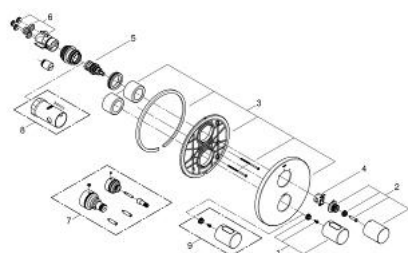

19 468 EN0 GROHTHERM 3000 COSMOPOLITAN THERMOSTAT WITH INTEGRATED 2-WAY DIVERTER FOR BATH OR SHOWER WITH MORE THAN ONE OUTLET

PRODUCT DESCRIPTION

- Colour: Brushed nickel
- Set for final installation for
- GROHE Rapido T 35 500 000
- Wall escutcheon with GROHE FastFixation (covered escutcheon and shaft sealing, covered fixing)
- GROHE LongLife finish
- GROHE SafeStop - safety button at 38°C
- GROHE SafeStop Plus - optional temperature limiter at 43°C included
- Aquadimmer with multiple function
- Shut off and flow control
- diverter for 2 outlets
- Without concealed body

19 468 EN0 GROHTHERM 3000 COSMOPOLITAN THERMOSTAT WITH INTEGRATED 2-WAY DIVERTER FOR BATH OR SHOWER WITH MORE THAN ONE OUTLET

SPARE PARTS, November 2016 – now

- 1: Temperature control handle (Spare part-nr. 47900EN0)
- 2: Handle for shut-off valve (Spare part-nr. 47898EN0)
- 3: Escutcheon (Spare part-nr. 47810EN0)
- 4: Stop ring (Spare part-nr. 10089000)
- 5: Aquadimmer (Spare part-nr. 47364000)
- 6: Adapter (Spare part-nr. 12701000)
- 7: Extension kit (1 1/8") (Spare part-nr. 47781000)*
- 8: Socket Spanner (Spare part-nr. 19332000)*