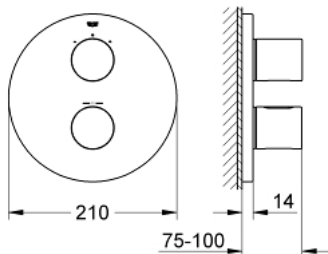

19 468 EN0 GROHTHERM 3000 COSMOPOLITAN THERMOSTAT WITH INTEGRATED 2-WAY DIVERTER FOR BATH OR SHOWER WITH MORE THAN ONE OUTLET

PRODUCT DESCRIPTION

- Colour: Brushed nickel
- Set for final installation for
- GROHE Rapido T 35 500 000
- Wall escutcheon with GROHE FastFixation (covered escutcheon and shaft sealing, covered fixing)
- GROHE LongLife finish
- GROHE SafeStop - safety button at 38°C
- GROHE SafeStop Plus - optional temperature limiter at 43°C included
- Aquadimmer with multiple function
- Shut off and flow control
- diverter for 2 outlets
- Without concealed body

19 468 EN0 GROHTHERM 3000 COSMOPOLITAN THERMOSTAT WITH INTEGRATED 2-WAY DIVERTER FOR BATH OR SHOWER WITH MORE THAN ONE OUTLET

SPARE PARTS, November 2016 – now

- 1: Temperature control handle (Spare part-nr. 47900EN0)
- 2: Handle for shut-off valve (Spare part-nr. 47898EN0)
- 3: Escutcheon (Spare part-nr. 47810EN0)
- 4: Stop ring (Spare part-nr. 10089000)
- 5: Aquadimmer (Spare part-nr. 47364000)
- 6: Adapter (Spare part-nr. 12701000)
- 7: Extension kit (1 1/8") (Spare part-nr. 47781000)*
- 8: Socket Spanner (Spare part-nr. 19332000)*