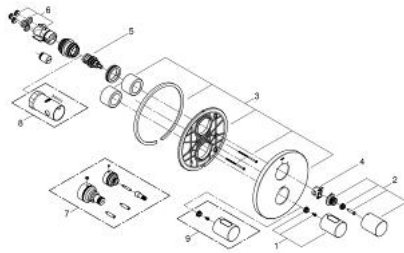

19 468 DL0 GROHTHERM 3000 COSMOPOLITAN THERMOSTAT WITH INTEGRATED 2-WAY DIVERTER FOR BATH OR SHOWER WITH MORE THAN ONE OUTLET

PRODUCT DESCRIPTION

- Colour: Brushed warm sunset
- Set for final installation for
- GROHE Rapido T 35 500 000
- Wall escutcheon with GROHE FastFixation (covered escutcheon and shaft sealing, covered fixing)
- GROHE LongLife finish
- GROHE SafeStop - safety button at 38°C
- GROHE SafeStop Plus - optional temperature limiter at 43°C included
- Aquadimmer with multiple function
- Shut off and flow control
- diverter for 2 outlets
- Without concealed body

19 468 DL0 GROHTHERM 3000 COSMOPOLITAN THERMOSTAT WITH INTEGRATED 2-WAY DIVERTER FOR BATH OR SHOWER WITH MORE THAN ONE OUTLET

SPARE PARTS, November 2016 – now

- 1: Temperature control handle (Spare part-nr. 47900DL0)
- 2: Handle for shut-off valve (Spare part-nr. 47898DL0)
- 3: Escutcheon (Spare part-nr. 47810DL0)
- 4: Stop ring (Spare part-nr. 10089000)
- 5: Aquadimmer (Spare part-nr. 47364000)
- 6: Adapter (Spare part-nr. 12701000)
- 7: Extension kit (1 1/8") (Spare part-nr. 47781000)*
- 8: Socket Spanner (Spare part-nr. 19332000)*