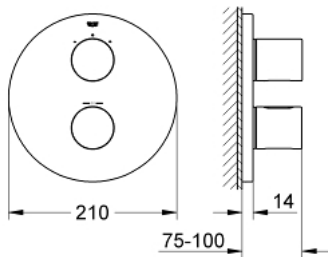

19 468 DL0 GROHTHERM 3000 COSMOPOLITAN THERMOSTAT WITH INTEGRATED 2-WAY DIVERTER FOR BATH OR SHOWER WITH MORE THAN ONE OUTLET

PRODUCT DESCRIPTION

- Colour: Brushed warm sunset
- Set for final installation for
- GROHE Rapido T 35 500 000
- Wall escutcheon with GROHE FastFixation (covered escutcheon and shaft sealing, covered fixing)
- GROHE LongLife finish
- GROHE SafeStop - safety button at 38°C
- GROHE SafeStop Plus - optional temperature limiter at 43°C included
- Aquadimmer with multiple function
- Shut off and flow control
- diverter for 2 outlets
- Without concealed body

19 468 DL0 GROHTHERM 3000 COSMOPOLITAN THERMOSTAT WITH INTEGRATED 2-WAY DIVERTER FOR BATH OR SHOWER WITH MORE THAN ONE OUTLET

SPARE PARTS, November 2016 – now

- 1: Temperature control handle (Spare part-nr. 47900DL0)
- 2: Handle for shut-off valve (Spare part-nr. 47898DL0)
- 3: Escutcheon (Spare part-nr. 47810DL0)
- 4: Stop ring (Spare part-nr. 10089000)
- 5: Aquadimmer (Spare part-nr. 47364000)
- 6: Adapter (Spare part-nr. 12701000)
- 7: Extension kit (1 1/8") (Spare part-nr. 47781000)*
- 8: Socket Spanner (Spare part-nr. 19332000)*