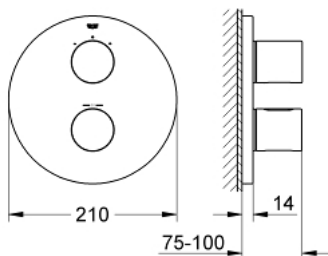

### PRODUCT DESCRIPTION

- Colour: supersteel
- Set for final installation for
- GROHE Rapido T 35 500 000
- Wall escutcheon with GROHE FastFixation (covered escutcheon and shaft sealing, covered fixing)
- GROHE LongLife finish
- GROHE SafeStop - safety button at 38°C
- GROHE SafeStop Plus - optional temperature limiter at 43°C included
- Aquadimmer with multiple function
- Shut off and flow control
- diverter for 2 outlets
- Without concealed body

### SPARE PARTS, February 2016 – now

- 1: Temperature control handle (Spare part-nr. 47900DC0)
- 2: Handle for shut-off valve (Spare part-nr. 47898DC0)
- 3: Escutcheon (Spare part-nr. 47810DC0)
- 4: Stop ring (Spare part-nr. 10089000)
- 5: Aquadimmer (Spare part-nr. 47364000)
- 6: Adapter (Spare part-nr. 12701000)
- 7: Extension kit (1 1/8") (Spare part-nr. 47781000)\*
- 8: Socket Spanner (Spare part-nr. 19332000)\*
- 9: Temperature scale handle (Spare part-nr. 47812DC0)\*