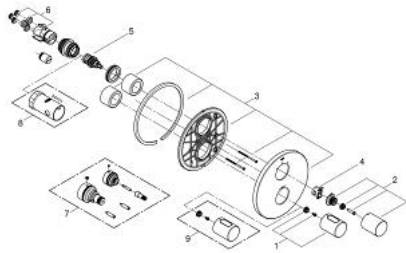

## 19 468 DC0 GROHTHERM 3000 COSMOPOLITAN THERMOSTAT WITH INTEGRATED 2-WAY DIVERTER FOR BATH OR SHOWER WITH MORE THAN ONE OUTLET

### PRODUCT DESCRIPTION

- Colour: supersteel
- Set for final installation for
- GROHE Rapido T 35 500 000
- Wall escutcheon with GROHE FastFixation (covered escutcheon and shaft sealing, covered fixing)
- GROHE LongLife finish
- GROHE SafeStop - safety button at 38°C
- GROHE SafeStop Plus - optional temperature limiter at 43°C included
- Aquadimmer with multiple function
- Shut off and flow control
- diverter for 2 outlets
- Without concealed body

### SPARE PARTS, February 2016 – now

- 1: Temperature control handle (Spare part-nr. 47900DC0)
- 2: Handle for shut-off valve (Spare part-nr. 47898DC0)
- 3: Escutcheon (Spare part-nr. 47810DC0)
- 4: Stop ring (Spare part-nr. 10089000)
- 5: Aquadimmer (Spare part-nr. 47364000)
- 6: Adapter (Spare part-nr. 12701000)
- 7: Extension kit (1 1/8") (Spare part-nr. 47781000)\*
- 8: Socket Spanner (Spare part-nr. 19332000)\*
- 9: Temperature scale handle (Spare part-nr. 47812DC0)\*