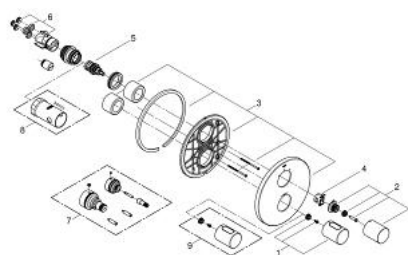

19 468 DA0 GROHTHERM 3000 COSMOPOLITAN THERMOSTAT WITH INTEGRATED 2-WAY DIVERTER FOR BATH OR SHOWER WITH MORE THAN ONE OUTLET

PRODUCT DESCRIPTION

- Colour: Warm sunset
- Set for final installation for
- GROHE Rapido T 35 500 000
- Wall escutcheon with GROHE FastFixation (covered escutcheon and shaft sealing, covered fixing)
- GROHE LongLife finish
- GROHE SafeStop - safety button at 38°C
- GROHE SafeStop Plus - optional temperature limiter at 43°C included
- Aquadimmer with multiple function
- Shut off and flow control
- diverter for 2 outlets
- Without concealed body

19 468 DA0 GROHTHERM 3000 COSMOPOLITAN THERMOSTAT WITH INTEGRATED 2-WAY DIVERTER FOR BATH OR SHOWER WITH MORE THAN ONE OUTLET

SPARE PARTS, November 2016 – now

- 1: Temperature control handle (Spare part-nr. 47900DA0)
- 2: Handle for shut-off valve (Spare part-nr. 47898DA0)
- 3: Escutcheon (Spare part-nr. 47810DA0)
- 4: Stop ring (Spare part-nr. 10089000)
- 5: Aquadimmer (Spare part-nr. 47364000)
- 6: Adapter (Spare part-nr. 12701000)
- 7: Extension kit (1 1/8") (Spare part-nr. 47781000)*
- 8: Socket Spanner (Spare part-nr. 19332000)*