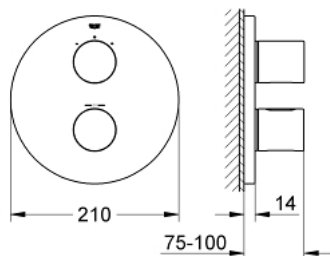

19 468 DA0 GROHTHERM 3000 COSMOPOLITAN THERMOSTAT WITH INTEGRATED 2-WAY DIVERTER FOR BATH OR SHOWER WITH MORE THAN ONE OUTLET

PRODUCT DESCRIPTION

- Colour: Warm sunset
- Set for final installation for
- GROHE Rapido T 35 500 000
- Wall escutcheon with GROHE FastFixation (covered escutcheon and shaft sealing, covered fixing)
- GROHE LongLife finish
- GROHE SafeStop - safety button at 38°C
- GROHE SafeStop Plus - optional temperature limiter at 43°C included
- Aquadimmer with multiple function
- Shut off and flow control
- diverter for 2 outlets
- Without concealed body

19 468 DA0 GROHTHERM 3000 COSMOPOLITAN THERMOSTAT WITH INTEGRATED 2-WAY DIVERTER FOR BATH OR SHOWER WITH MORE THAN ONE OUTLET

SPARE PARTS, November 2016 – now

- 1: Temperature control handle (Spare part-nr. 47900DA0)
- 2: Handle for shut-off valve (Spare part-nr. 47898DA0)
- 3: Escutcheon (Spare part-nr. 47810DA0)
- 4: Stop ring (Spare part-nr. 10089000)
- 5: Aquadimmer (Spare part-nr. 47364000)
- 6: Adapter (Spare part-nr. 12701000)
- 7: Extension kit (1 1/8") (Spare part-nr. 47781000)*
- 8: Socket Spanner (Spare part-nr. 19332000)*