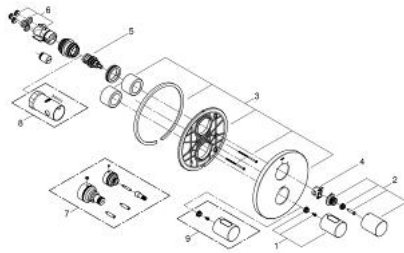

19 468 BE0 GROHTHERM 3000 COSMOPOLITAN THERMOSTAT WITH INTEGRATED 2-WAY DIVERTER FOR BATH OR SHOWER WITH MORE THAN ONE OUTLET

PRODUCT DESCRIPTION

- Colour: Polished nickel
- Set for final installation for
- GROHE Rapido T 35 500 000
- Wall escutcheon with GROHE FastFixation (covered escutcheon and shaft sealing, covered fixing)
- GROHE LongLife finish
- GROHE SafeStop - safety button at 38°C
- GROHE SafeStop Plus - optional temperature limiter at 43°C included
- Aquadimmer with multiple function
- Shut off and flow control
- diverter for 2 outlets
- Without concealed body

19 468 BE0 **GROHTHERM 3000 COSMOPOLITAN THERMOSTAT WITH INTEGRATED 2-WAY DIVERTER FOR BATH OR SHOWER WITH MORE THAN ONE OUTLET**

SPARE PARTS, November 2016 – now

- 1: Temperature control handle (Spare part-nr. 47900BE0)
- 2: Handle for shut-off valve (Spare part-nr. 47898BE0)
- 3: Escutcheon (Spare part-nr. 47810BE0)
- 4: Stop ring (Spare part-nr. 10089000)
- 5: Aquadimmer (Spare part-nr. 47364000)
- 6: Adapter (Spare part-nr. 12701000)
- 7: Extension kit (1 1/8") (Spare part-nr. 47781000)*
- 8: Socket Spanner (Spare part-nr. 19332000)*