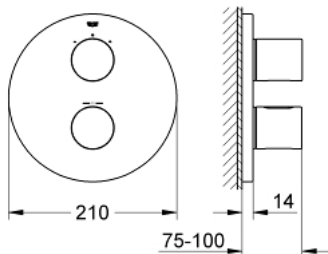

19 468 BE0 GROHTHERM 3000 COSMOPOLITAN THERMOSTAT WITH INTEGRATED 2-WAY DIVERTER FOR BATH OR SHOWER WITH MORE THAN ONE OUTLET

PRODUCT DESCRIPTION

- Colour: Polished nickel
- Set for final installation for
- GROHE Rapido T 35 500 000
- Wall escutcheon with GROHE FastFixation (covered escutcheon and shaft sealing, covered fixing)
- GROHE LongLife finish
- GROHE SafeStop - safety button at 38°C
- GROHE SafeStop Plus - optional temperature limiter at 43°C included
- Aquadimmer with multiple function
- Shut off and flow control
- diverter for 2 outlets
- Without concealed body

19 468 BE0 **GROHTHERM 3000 COSMOPOLITAN THERMOSTAT WITH INTEGRATED 2-WAY DIVERTER FOR BATH OR SHOWER WITH MORE THAN ONE OUTLET**

SPARE PARTS, November 2016 – now

- 1: Temperature control handle (Spare part-nr. 47900BE0)
- 2: Handle for shut-off valve (Spare part-nr. 47898BE0)
- 3: Escutcheon (Spare part-nr. 47810BE0)
- 4: Stop ring (Spare part-nr. 10089000)
- 5: Aquadimmer (Spare part-nr. 47364000)
- 6: Adapter (Spare part-nr. 12701000)
- 7: Extension kit (1 1/8") (Spare part-nr. 47781000)*
- 8: Socket Spanner (Spare part-nr. 19332000)*