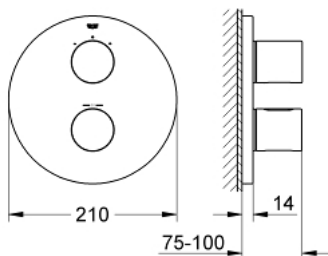

19 468 AL0 GROHTHERM 3000 COSMOPOLITAN THERMOSTAT WITH INTEGRATED 2-WAY DIVERTER FOR BATH OR SHOWER WITH MORE THAN ONE OUTLET

PRODUCT DESCRIPTION

- Colour: Brushed hard graphite
- Set for final installation for
- GROHE Rapido T 35 500 000
- Wall escutcheon with GROHE FastFixation (covered escutcheon and shaft sealing, covered fixing)
- GROHE LongLife finish
- GROHE SafeStop - safety button at 38°C
- GROHE SafeStop Plus - optional temperature limiter at 43°C included
- Aquadimmer with multiple function
- Shut off and flow control
- diverter for 2 outlets
- Without concealed body

19 468 AL0 GROHTHERM 3000 COSMOPOLITAN THERMOSTAT WITH INTEGRATED 2-WAY DIVERTER FOR BATH OR SHOWER WITH MORE THAN ONE OUTLET

SPARE PARTS, November 2016 – now

- 1: Temperature control handle (Spare part-nr. 47900AL0)
- 2: Handle for shut-off valve (Spare part-nr. 47898AL0)
- 3: Escutcheon (Spare part-nr. 47810AL0)
- 4: Stop ring (Spare part-nr. 10089000)
- 5: Aquadimmer (Spare part-nr. 47364000)
- 6: Adapter (Spare part-nr. 12701000)
- 7: Extension kit (1 1/8") (Spare part-nr. 47781000)*
- 8: Socket Spanner (Spare part-nr. 19332000)*