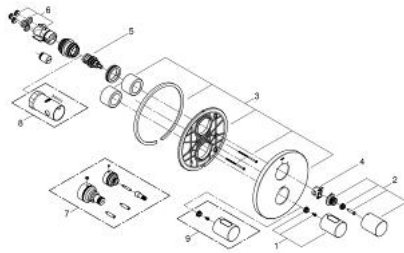

19 468 AL0 GROHTHERM 3000 COSMOPOLITAN THERMOSTAT WITH INTEGRATED 2-WAY DIVERTER FOR BATH OR SHOWER WITH MORE THAN ONE OUTLET

PRODUCT DESCRIPTION

- Colour: Brushed hard graphite
- Set for final installation for
- GROHE Rapido T 35 500 000
- Wall escutcheon with GROHE FastFixation (covered escutcheon and shaft sealing, covered fixing)
- GROHE LongLife finish
- GROHE SafeStop - safety button at 38°C
- GROHE SafeStop Plus - optional temperature limiter at 43°C included
- Aquadimmer with multiple function
- Shut off and flow control
- diverter for 2 outlets
- Without concealed body

19 468 AL0 GROHTHERM 3000 COSMOPOLITAN THERMOSTAT WITH INTEGRATED 2-WAY DIVERTER FOR BATH OR SHOWER WITH MORE THAN ONE OUTLET

SPARE PARTS, November 2016 – now

- 1: Temperature control handle (Spare part-nr. 47900AL0)
- 2: Handle for shut-off valve (Spare part-nr. 47898AL0)
- 3: Escutcheon (Spare part-nr. 47810AL0)
- 4: Stop ring (Spare part-nr. 10089000)
- 5: Aquadimmer (Spare part-nr. 47364000)
- 6: Adapter (Spare part-nr. 12701000)
- 7: Extension kit (1 1/8") (Spare part-nr. 47781000)*
- 8: Socket Spanner (Spare part-nr. 19332000)*