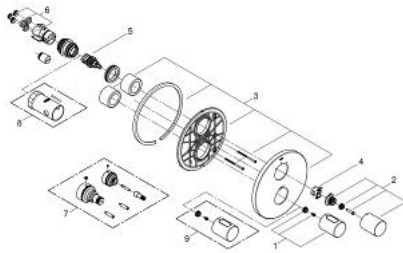

19 468 000 **GROHTHERM 3000 COSMOPOLITAN THERMOSTAT WITH INTEGRATED 2-WAY DIVERTER**  
**FOR BATH OR SHOWER WITH MORE THAN ONE OUTLET**

**PRODUCT DESCRIPTION**

- Colour: chrome
- Set for final installation for
- GROHE Rapido T 35 500 000
- Wall escutcheon with GROHE FastFixation (covered escutcheon and shaft sealing, covered fixing)
- GROHE LongLife finish
- GROHE SafeStop - safety button at 38°C
- GROHE SafeStop Plus - optional temperature limiter at 43°C included
- Aquadimmer with multiple function
- Shut off and flow control
- diverter for 2 outlets
- Without concealed body

19 468 000 **GROHTHERM 3000 COSMOPOLITAN THERMOSTAT WITH INTEGRATED 2-WAY DIVERTER FOR BATH OR SHOWER WITH MORE THAN ONE OUTLET**

**SPARE PARTS**, April 2014 – now

- 1: Handle (Spare part-nr. 47805000)
- 2: Shut-off handle (Spare part-nr. 47806000)
- 3: Escutcheon (Spare part-nr. 47810000)
- 4: Stop ring (Spare part-nr. 10089000)
- 5: Aquadimmer (Spare part-nr. 47364000)
- 6: Adapter (Spare part-nr. 12701000)
- 7: Extension kit (1 1/8") (Spare part-nr. 47781000)\*
- 8: Socket Spanner (Spare part-nr. 19332000)\*
- 9: Temperature scale handle (Spare part-nr. 47812000)\*