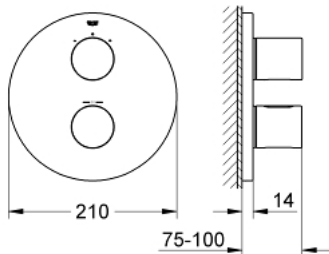

19 468 000 **GROHTHERM 3000 COSMOPOLITAN THERMOSTAT WITH INTEGRATED 2-WAY DIVERTER**  
**FOR BATH OR SHOWER WITH MORE THAN ONE OUTLET**

**PRODUCT DESCRIPTION**

- Colour: chrome
- Set for final installation for
- GROHE Rapido T 35 500 000
- Wall escutcheon with GROHE FastFixation (covered escutcheon and shaft sealing, covered fixing)
- GROHE LongLife finish
- GROHE SafeStop - safety button at 38°C
- GROHE SafeStop Plus - optional temperature limiter at 43°C included
- Aquadimmer with multiple function
- Shut off and flow control
- diverter for 2 outlets
- Without concealed body

19 468 000 **GROHTHERM 3000 COSMOPOLITAN THERMOSTAT WITH INTEGRATED 2-WAY DIVERTER FOR BATH OR SHOWER WITH MORE THAN ONE OUTLET**

**SPARE PARTS**, April 2014 – now

- 1: Handle (Spare part-nr. 47805000)
- 2: Shut-off handle (Spare part-nr. 47806000)
- 3: Escutcheon (Spare part-nr. 47810000)
- 4: Stop ring (Spare part-nr. 10089000)
- 5: Aquadimmer (Spare part-nr. 47364000)
- 6: Adapter (Spare part-nr. 12701000)
- 7: Extension kit (1 1/8") (Spare part-nr. 47781000)\*
- 8: Socket Spanner (Spare part-nr. 19332000)\*
- 9: Temperature scale handle (Spare part-nr. 47812000)\*