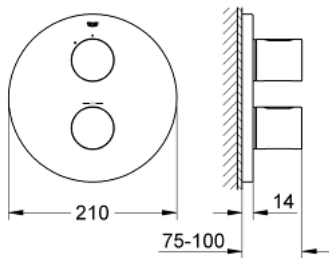

19 467 LS0 GROHTHERM 3000 COSMOPOLITAN THERMOSTATIC SHOWER MIXER

PRODUCT DESCRIPTION

- Colour: moon white/chrome
- Set for final installation for
- GROHE Rapido T 35 500 000/35 050 000
- Wall escutcheon with GROHE FastFixation (covered escutcheon and shaft sealing, covered fixing)
- GROHE LongLife finish
- GROHE SafeStop - safety button at 38°C
- GROHE SafeStop Plus - optional temperature limiter at 43°C included
- Carbodur ceramic headpart 1/2", 180°
- volume handle with FlowControl Button (button with individually adjustable stop)
- Without concealed body

19 467 LS0 GROHTHERM 3000 COSMOPOLITAN THERMOSTATIC SHOWER MIXER

SPARE PARTS, September 2013 – now

- 1: Handle (Spare part-nr. 47805LS0)
- 2: Escutcheon (Spare part-nr. 47809LS0)
- 3: Stop (Spare part-nr. 10093000)
- 4: Ceramic cartridge (Spare part-nr. 45346000)
- 4.1: O-ring (18,2 x 1,7mm) (Spare part-nr. 0392400M)
- 5: Adapter (Spare part-nr. 12702000)
- 6: Extension kit (1 1/8") (Spare part-nr. 47780000)*
- 7: Temperature scale handle (Spare part-nr. 47812LS0)*