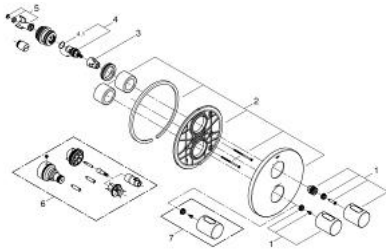

## 19 467 LS0 GROHTHERM 3000 COSMOPOLITAN THERMOSTATIC SHOWER MIXER

### PRODUCT DESCRIPTION

- Colour: moon white/chrome
- Set for final installation for
- GROHE Rapido T 35 500 000/35 050 000
- Wall escutcheon with GROHE FastFixation (covered escutcheon and shaft sealing, covered fixing)
- GROHE LongLife finish
- GROHE SafeStop - safety button at 38°C
- GROHE SafeStop Plus - optional temperature limiter at 43°C included
- Carborund ceramic headpart 1/2", 180°
- volume handle with GROHE EcoButton (economy button with individually adjustable economy stop)
- Without concealed body

### SPARE PARTS, September 2013 – now

- 1: Handle (Spare part-nr. 47805LS0)
- 2: Escutcheon (Spare part-nr. 47809LS0)
- 3: Stop (Spare part-nr. 10093000)
- 4: Ceramic cartridge (Spare part-nr. 45346000)
- 4.1: O-ring (18,2 x 1,7mm) (Spare part-nr. 0392400M)
- 5: Adapter (Spare part-nr. 12702000)
- 6: Extension kit (1 1/8") (Spare part-nr. 47780000)\*
- 7: Temperature scale handle (Spare part-nr. 47812LS0)\*