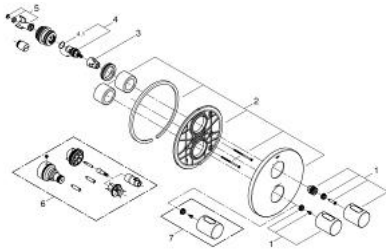

19 467 LS0 GROHTHERM 3000 COSMOPOLITAN THERMOSTATIC SHOWER MIXER

PRODUCT DESCRIPTION

- Colour: moon white/chrome
- Set for final installation for
- GROHE Rapido T 35 500 000/35 050 000
- Wall escutcheon with GROHE FastFixation (covered escutcheon and shaft sealing, covered fixing)
- GROHE LongLife finish
- GROHE SafeStop - safety button at 38°C
- GROHE SafeStop Plus - optional temperature limiter at 43°C included
- Carbodur ceramic headpart 1/2", 180°
- volume handle with FlowControl Button (button with individually adjustable stop)
- Without concealed body

19 467 LS0 GROHTHERM 3000 COSMOPOLITAN THERMOSTATIC SHOWER MIXER

SPARE PARTS, September 2013 – now

- 1: Handle (Spare part-nr. 47805LS0)
- 2: Escutcheon (Spare part-nr. 47809LS0)
- 3: Stop (Spare part-nr. 10093000)
- 4: Ceramic cartridge (Spare part-nr. 45346000)
- 4.1: O-ring (18,2 x 1,7mm) (Spare part-nr. 0392400M)
- 5: Adapter (Spare part-nr. 12702000)
- 6: Extension kit (1 1/8") (Spare part-nr. 47780000)*
- 7: Temperature scale handle (Spare part-nr. 47812LS0)*