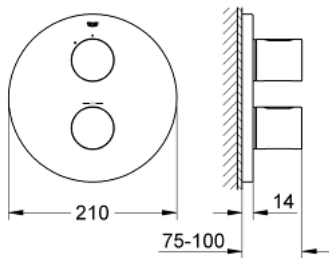

### PRODUCT DESCRIPTION

- Colour: moon white/chrome
- Set for final installation for
- GROHE Rapido T 35 500 000/35 050 000
- Wall escutcheon with GROHE FastFixation (covered escutcheon and shaft sealing, covered fixing)
- GROHE LongLife finish
- GROHE SafeStop - safety button at 38°C
- GROHE SafeStop Plus - optional temperature limiter at 43°C included
- Carborund ceramic headpart 1/2", 180°
- volume handle with GROHE EcoButton (economy button with individually adjustable economy stop)
- Without concealed body

### SPARE PARTS, September 2013 – now

- 1: Handle (Spare part-nr. 47805LS0)
- 2: Escutcheon (Spare part-nr. 47809LS0)
- 3: Stop (Spare part-nr. 10093000)
- 4: Ceramic cartridge (Spare part-nr. 45346000)
- 4.1: O-ring (18,2 x 1,7mm) (Spare part-nr. 0392400M)
- 5: Adapter (Spare part-nr. 12702000)
- 6: Extension kit (1 1/8") (Spare part-nr. 47780000)\*
- 7: Temperature scale handle (Spare part-nr. 47812LS0)\*