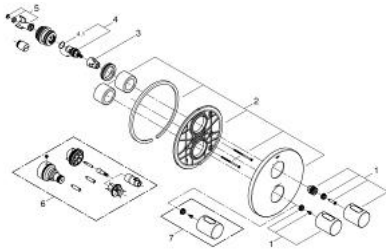

### PRODUCT DESCRIPTION

- Colour: chrome
- Set for final installation for
- GROHE Rapido T 35 500 000/35 050 000
- Wall escutcheon with GROHE FastFixation (covered escutcheon and shaft sealing, covered fixing)
- GROHE LongLife finish
- GROHE SafeStop - safety button at 38°C
- GROHE SafeStop Plus - optional temperature limiter at 43°C included
- volume handle with FlowControl Button (button with individually adjustable stop)
- Carbodur ceramic headpart 1/2", 180°
- Without concealed body

19 467 000 **GROHTHERM 3000 COSMOPOLITAN THERMOSTATIC SHOWER MIXER**

**SPARE PARTS**, April 2014 – now

- 1: Handle (Spare part-nr. 47805000)
- 2: Escutcheon (Spare part-nr. 47809000)
- 3: Stop (Spare part-nr. 10093000)
- 4: Ceramic cartridge (Spare part-nr. 45346000)
- 4.1: O-ring (18,2 x 1,7mm) (Spare part-nr. 0392400M)
- 5: Adapter (Spare part-nr. 12702000)
- 6: Extension kit (1 1/8") (Spare part-nr. 47780000)\*
- 7: Temperature scale handle (Spare part-nr. 47812000)\*