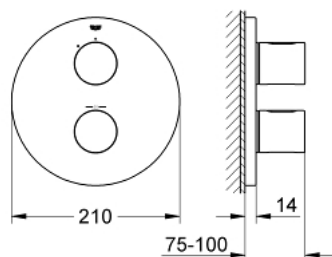

### PRODUCT DESCRIPTION

- Colour: chrome
- Set for final installation for
- GROHE Rapido T 35 500 000/35 050 000
- Wall escutcheon with GROHE FastFixation (covered escutcheon and shaft sealing, covered fixing)
- GROHE LongLife finish
- GROHE SafeStop - safety button at 38°C
- GROHE SafeStop Plus - optional temperature limiter at 43°C included
- volume handle with GROHE EcoButton (economy button with individually adjustable economy stop)
- Carbodur ceramic headpart 1/2", 180°
- Without concealed body

19 467 000 **GROHTHERM 3000 COSMOPOLITAN THERMOSTATIC SHOWER MIXER**

**SPARE PARTS**, April 2014 – now

- 1: Handle (Spare part-nr. 47805000)
- 2: Escutcheon (Spare part-nr. 47809000)
- 3: Stop (Spare part-nr. 10093000)
- 4: Ceramic cartridge (Spare part-nr. 45346000)
- 4.1: O-ring (18,2 x 1,7mm) (Spare part-nr. 0392400M)
- 5: Adapter (Spare part-nr. 12702000)
- 6: Extension kit (1 1/8") (Spare part-nr. 47780000)\*
- 7: Temperature scale handle (Spare part-nr. 47812000)\*