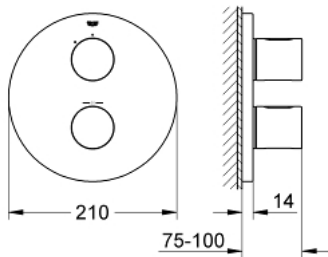

### PRODUCT DESCRIPTION

- Colour: chrome
- Set for final installation for
- GROHE Rapido T 35 500 000/35 050 000
- Wall escutcheon with GROHE FastFixation (covered escutcheon and shaft sealing, covered fixing)
- GROHE LongLife finish
- GROHE SafeStop - safety button at 38°C
- GROHE SafeStop Plus - optional temperature limiter at 43°C included
- volume handle with FlowControl Button (button with individually adjustable stop)
- Carbodur ceramic headpart 1/2", 180°
- Without concealed body

19 467 000 **GROHTHERM 3000 COSMOPOLITAN THERMOSTATIC SHOWER MIXER**

**SPARE PARTS**, April 2014 – now

- 1: Handle (Spare part-nr. 47805000)
- 2: Escutcheon (Spare part-nr. 47809000)
- 3: Stop (Spare part-nr. 10093000)
- 4: Ceramic cartridge (Spare part-nr. 45346000)
- 4.1: O-ring (18,2 x 1,7mm) (Spare part-nr. 0392400M)
- 5: Adapter (Spare part-nr. 12702000)
- 6: Extension kit (1 1/8") (Spare part-nr. 47780000)\*
- 7: Temperature scale handle (Spare part-nr. 47812000)\*