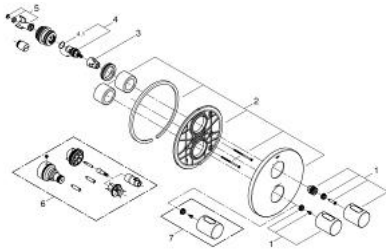

### PRODUCT DESCRIPTION

- Colour: chrome
- Set for final installation for
- GROHE Rapido T 35 500 000/35 050 000
- Wall escutcheon with GROHE FastFixation (covered escutcheon and shaft sealing, covered fixing)
- GROHE LongLife finish
- GROHE SafeStop - safety button at 38°C
- GROHE SafeStop Plus - optional temperature limiter at 43°C included
- volume handle with GROHE EcoButton (economy button with individually adjustable economy stop)
- Carbodur ceramic headpart 1/2", 180°
- Without concealed body

19 467 000 **GROHTHERM 3000 COSMOPOLITAN THERMOSTATIC SHOWER MIXER**

**SPARE PARTS**, April 2014 – now

- 1: Handle (Spare part-nr. 47805000)
- 2: Escutcheon (Spare part-nr. 47809000)
- 3: Stop (Spare part-nr. 10093000)
- 4: Ceramic cartridge (Spare part-nr. 45346000)
- 4.1: O-ring (18,2 x 1,7mm) (Spare part-nr. 0392400M)
- 5: Adapter (Spare part-nr. 12702000)
- 6: Extension kit (1 1/8") (Spare part-nr. 47780000)\*
- 7: Temperature scale handle (Spare part-nr. 47812000)\*