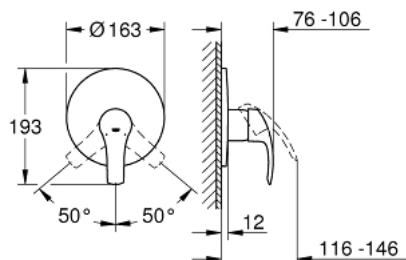

19 451 002 EUROSMART SINGLE-LEVER SHOWER MIXER

PRODUCT DESCRIPTION

- Colour: chrome
- trim set for use with rough-in box 33 963 001, 33 964 001, 33 965 001
- Without concealed body
- Metal lever
- GROHE LongLife finish
- GROHE FastFixation covered fixation
- Escutcheon- and shaft-sealing
- Metal wall escutcheon

19 451 002 EUROSMART SINGLE-LEVER SHOWER MIXER

SPARE PARTS, October 2013 – now

- 1: Lever (Spare part-nr. 46903000)
- 2: Escutcheon (Spare part-nr. 46904000)
- 3: Temperature limiter (Spare part-nr. 46308000)*
- 4: **Extension set** (Spare part-nr. 46191000)*
- 5: **Extension set** (Spare part-nr. 46343000)*