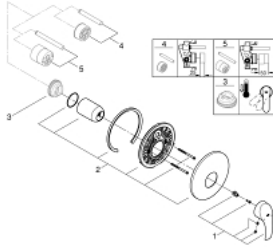

19 451 002 EUROSMART SINGLE-LEVER SHOWER MIXER

PRODUCT DESCRIPTION

- Colour: chrome
- trim set for use with rough-in box 33 963 001, 33 964 001, 33 965 001
- Without concealed body
- Metal lever
- GROHE LongLife finish
- GROHE FastFixation covered fixation
- Escutcheon- and shaft-sealing
- Metal wall escutcheon

19 451 002 EUROSMART SINGLE-LEVER SHOWER MIXER

SPARE PARTS, October 2013 – now

- 1: Lever (Spare part-nr. 46903000)
- 2: Escutcheon (Spare part-nr. 46904000)
- 3: Temperature limiter (Spare part-nr. 46308000)*
- 4: **Extension set** (Spare part-nr. 46191000)*
- 5: **Extension set** (Spare part-nr. 46343000)*