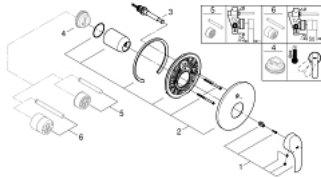

19 450 002 EUROSMART SINGLE-LEVER BATH MIXER

PRODUCT DESCRIPTION

- Colour: chrome
- Set for final installation for
- 33961000, 33963000, 33965000
- Without concealed body
- Metal lever
- GROHE LongLife finish
- GROHE FastFixation covered fixation
- Automatic diverter: bath/shower
- Escutcheon- and shaft-sealing
- Metal wall escutcheon

19 450 002 EUROSMART SINGLE-LEVER BATH MIXER

SPARE PARTS, October 2013 – now

- 1: Lever (Spare part-nr. 46903000)
- 2: Escutcheon (Spare part-nr. 46905000)
- 3: 3-Way Diverter Valve & Trim (Spare part-nr. 46737000)
- 4: Temperature limiter (Spare part-nr. 46308000)*
- 5: Extension set (Spare part-nr. 46191000)*
- 6: Extension set (Spare part-nr. 46343000)*