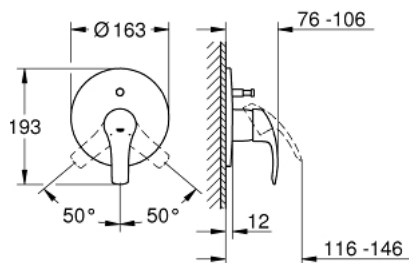

19 450 002 EUROSMART SINGLE-LEVER BATH MIXER

PRODUCT DESCRIPTION

- Colour: chrome
- Set for final installation for
- 33961000, 33963000, 33965000
- Without concealed body
- Metal lever
- GROHE LongLife finish
- GROHE FastFixation covered fixation
- Automatic diverter: bath/shower
- Escutcheon- and shaft-sealing
- Metal wall escutcheon

19 450 002 EUROSMART SINGLE-LEVER BATH MIXER

SPARE PARTS, October 2013 – now

- 1: Lever (Spare part-nr. 46903000)
- 2: Escutcheon (Spare part-nr. 46905000)
- 3: 3-Way Diverter Valve & Trim (Spare part-nr. 46737000)
- 4: Temperature limiter (Spare part-nr. 46308000)*
- 5: Extension set (Spare part-nr. 46191000)*
- 6: Extension set (Spare part-nr. 46343000)*