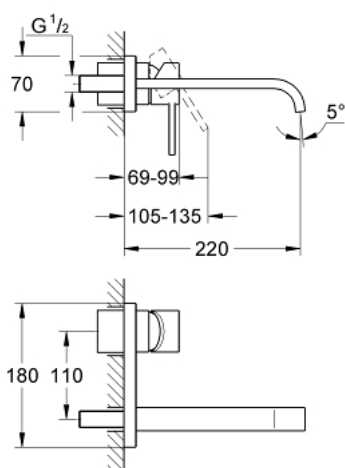

19 386 000 ALLURE TWO-HOLE BASIN MIXER M-SIZE

PRODUCT DESCRIPTION

- Colour: chrome
- Wall mounted
- Without concealed body
- Set for final installation for
- 33 769 000
- with metal plate
- GROHE LongLife finish
- flow limiter 8 l/min.
- Spout with mousseur
- Center distance $4\frac{5}{16}"$ (110 mm)
- projection 220 mm
- min. recommended pressure 1.0 bar

19 386 000 ALLURE TWO-HOLE BASIN MIXER M-SIZE

SPARE PARTS, March 2013 – now

- 1: Lever (Spare part-nr. 46609000)
- 2: Cap (Spare part-nr. 09038000)
- 3: Flow control (Spare part-nr. 13220000)
- 4: Flow limiter (Spare part-nr. 46324000)
- 5: Temperature limiter (Spare part-nr. 46375000)*
- 6: **Extension set** (Spare part-nr. 46191000)*