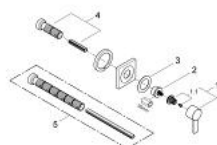

19 384 000 ALLURE CONCEALED VALVE EXPOSED PART

PRODUCT DESCRIPTION

- Colour: chrome
- with lever handle
- Set for final installation for
- concealed stop valve (29 032 000)
- GROHE Rapido C 35 028 000
- Adjustable installation depth: 1 11/16" - 3 1/2" (43 - 91mm)
- Metal escutcheon
- Without concealed body
- GROHE LongLife finish

19 384 000 ALLURE CONCEALED VALVE EXPOSED PART

SPARE PARTS, September 2009 – now

- 1: Handle (Spare part-nr. 48043000)
- 1.1: Repl. handle connection kit (Spare part-nr. 45186000)
- 1.1.1: O-ring (18,2 x 1,7mm) (Spare part-nr. 0392400M)
- 2: Extension for spindle (Spare part-nr. 48044000)
- 3: Sealing washer (Spare part-nr. 48046000)
- 4: Extension kit (3 1/8") (Spare part-nr. 45202000)
- 5: Extension-set (7 7/8") (Spare part-nr. 45203000)*