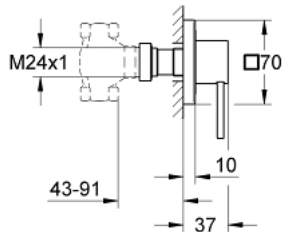

19 384 000 ALLURE CONCEALED VALVE EXPOSED PART

PRODUCT DESCRIPTION

- Colour: chrome
- with lever handle
- Set for final installation for
- concealed stop valve (29 032 000)
- GROHE Rapido C 35 028 000
- Adjustable installation depth: 1 11/16" - 3 1/2" (43 - 91mm)
- Metal escutcheon
- Without concealed body
- GROHE LongLife finish

19 384 000 ALLURE CONCEALED VALVE EXPOSED PART

SPARE PARTS, September 2009 – now

- 1: Handle (Spare part-nr. 48043000)
- 1.1: Repl. handle connection kit (Spare part-nr. 45186000)
- 1.1.1: O-ring (18,2 x 1,7mm) (Spare part-nr. 0392400M)
- 2: Extension for spindle (Spare part-nr. 48044000)
- 3: Sealing washer (Spare part-nr. 48046000)
- 4: Extension kit (3 1/8") (Spare part-nr. 45202000)
- 5: Extension-set (7 7/8") (Spare part-nr. 45203000)*