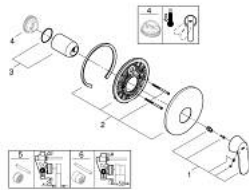

19 383 000 EUROSMART COSMOPOLITAN SINGLE-LEVER SHOWER MIXER

PRODUCT DESCRIPTION

- Colour: chrome
- trim set for use with rough-in box 33 963 001, 33 964 001, 33 965 001
- Without concealed body
- Metal lever
- GROHE LongLife finish
- Escutcheon- and shaft-sealing
- Wall escutcheon
- Covered fixing

19 383 000 EUROSMART COSMOPOLITAN SINGLE-LEVER SHOWER MIXER

SPARE PARTS, November 2015 – now

- 1: Lever (Spare part-nr. 46682000)
- 2: Escutcheon (Spare part-nr. 46904000)
- 3: Cap (Spare part-nr. 02693000)
- 4: Temperature limiter (Spare part-nr. 46308000)*
- 5: Extension set (Spare part-nr. 46191000)*
- 6: Extension set (Spare part-nr. 46343000)*