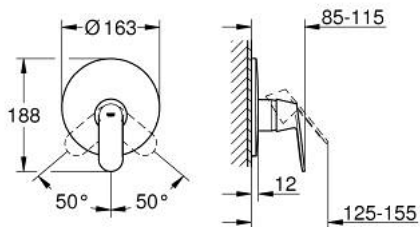

19 383 000 EUROSMART COSMOPOLITAN SINGLE-LEVER SHOWER MIXER

PRODUCT DESCRIPTION

- Colour: chrome
- trim set for use with rough-in box 33 963 001, 33 964 001, 33 965 001
- Without concealed body
- Metal lever
- GROHE LongLife finish
- Escutcheon- and shaft-sealing
- Wall escutcheon
- Covered fixing

19 383 000 EUROSMART COSMOPOLITAN SINGLE-LEVER SHOWER MIXER

SPARE PARTS, November 2015 – now

- 1: Lever (Spare part-nr. 46682000)
- 2: Escutcheon (Spare part-nr. 46904000)
- 3: Cap (Spare part-nr. 02693000)
- 4: Temperature limiter (Spare part-nr. 46308000)*
- 5: Extension set (Spare part-nr. 46191000)*
- 6: Extension set (Spare part-nr. 46343000)*