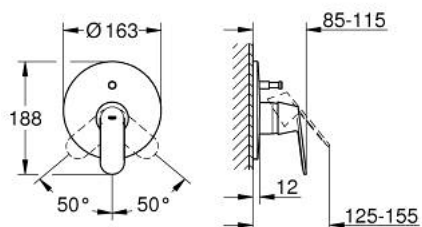

### PRODUCT DESCRIPTION

- Colour: chrome
- trim set for use with rough-in box 33 963 001 or 33 965 001
- Without concealed body
- Metal lever
- GROHE LongLife finish
- Automatic diverter: bath/shower
- Escutcheon- and shaft-sealing
- Wall escutcheon
- Covered fixing