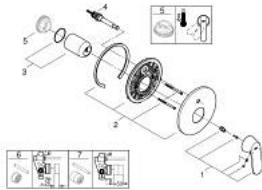

### PRODUCT DESCRIPTION

- Colour: chrome
- trim set for use with rough-in box 33 963 001 or 33 965 001
- Without concealed body
- Metal lever
- GROHE LongLife finish
- Automatic diverter: bath/shower
- Escutcheon- and shaft-sealing
- Wall escutcheon
- Covered fixing

### SPARE PARTS, November 2015 – now

- 1: Lever (Spare part-nr. 46682000)
- 2: Escutcheon (Spare part-nr. 46905000)
- 3: Cap (Spare part-nr. 02693000)
- 4: 3-Way Diverter Valve & Trim (Spare part-nr. 46737000)
- 5: Temperature limiter (Spare part-nr. 46308000)\*
- 6: <strong>Extension set</strong> (Spare part-nr. 46191000)\*
- 7: <strong>Extension set</strong> (Spare part-nr. 46343000)\*