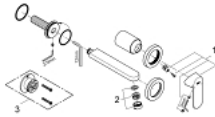

19 381 000 **EUROSMART COSMOPOLITAN TWO-HOLE BASIN MIXER**
S-SIZE

PRODUCT DESCRIPTION

- Colour: chrome
- Wall mounted
- trim set for use with rough-in set 23 571 000 / 32 635 000
- Without concealed body
- Metal escutcheon
- Metal lever
- GROHE LongLife finish
- GROHE AquaGuide adjustable mousseur
- Center distance 4 5/16" (110 mm)
- Projection 170 mm

19 381 000 **EUROSMART COSMOPOLITAN TWO-HOLE BASIN MIXER**
S-SIZE

SPARE PARTS, August 2009 – now

1: Lever (Spare part-nr. 46684000)

2: Flow straightener (Spare part-nr. 64451000)

3: Extension for Volume Control (Spare part-nr. 46627000)*