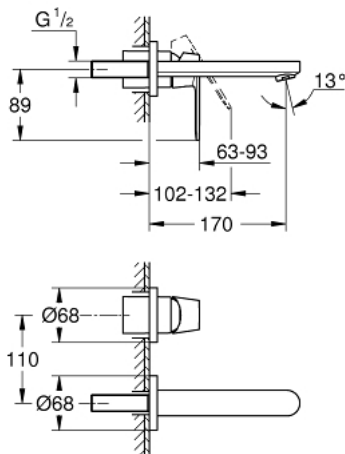

19 381 000 **EUROSMART COSMOPOLITAN TWO-HOLE BASIN MIXER**
S-SIZE

PRODUCT DESCRIPTION

- Colour: chrome
- Wall mounted
- trim set for use with rough-in set 23 571 000 / 32 635 000
- Without concealed body
- Metal escutcheon
- Metal lever
- GROHE LongLife finish
- GROHE AquaGuide adjustable mousseur
- Center distance 4 5/16" (110 mm)
- Projection 170 mm

19 381 000 **EUROSMART COSMOPOLITAN TWO-HOLE BASIN MIXER**
S-SIZE

SPARE PARTS, August 2009 – now

1: Lever (Spare part-nr. 46684000)

2: Flow straightener (Spare part-nr. 64451000)

3: Extension for Volume Control (Spare part-nr. 46627000)*