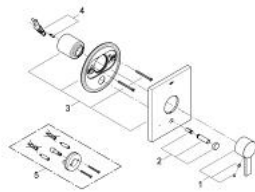

19 376 000 ALLURE PRESSURE BALANCE VALVE TRIMSET

PRODUCT DESCRIPTION

- Colour: chrome
- Set for final installation for (35 015 000)
- GROHE LongLife finish
- Automatic diverter: bath/shower
- Metal escutcheon
- Metal lever
- Escutcheon- and shaft-sealings
- Covered fixing

19 376 000 ALLURE PRESSURE BALANCE VALVE TRIMSET

SPARE PARTS, February 2009 – now

1: Pressure Balance Valve Lever (Spare part-nr. 47722000)

2: Loose key and shield (Spare part-nr. 47655000)

3: escutcheon (Spare part-nr. 47720000)

4: Lever adaptor (Spare part-nr. 46265000)

5: Extension for the Grohsafe Pressure Balance Valve 35 016, 35 033 (Spare part-nr. 47702000)*

* Optional accessories