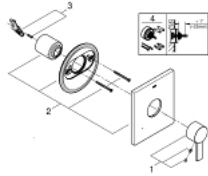

19 375 000 ALLURE PRESSURE BALANCE VALVE TRIMSET

PRODUCT DESCRIPTION

- Colour: chrome
- Set for final installation for
- 35 015 000
- Metal escutcheon
- GROHE LongLife finish
- Metal lever
- Escutcheon- and shaft-sealings
- Covered fixing

19 375 000 ALLURE PRESSURE BALANCE VALVE TRIMSET

SPARE PARTS, October 2016 – now

1: Pressure Balance Valve Lever (Spare part-nr. 47722000)

2: escutcheon (Spare part-nr. 47721000)

3: Lever adaptor (Spare part-nr. 46265000)