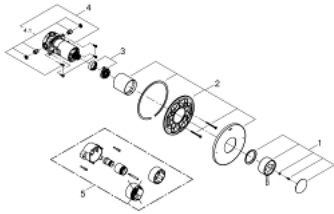

19 347 001 ESSENCE PBV SHOWER DIVERTER TRIM

PRODUCT DESCRIPTION

- Colour: chrome
- Set for final installation for
- Requires GrohFlex Universal Rough-In Box (35 026 000)
- GROHE LongLife finish

19 347 001 ESSENCE PBV SHOWER DIVERTER TRIM

SPARE PARTS, January 2015 – now

- 1: Pressure Balance Valve Lever (Spare part-nr. 47989000)
- 2: escutcheon US (Spare part-nr. 47866000)
- 3: handle adaptor US (Spare part-nr. 47863000)
- 4: Grohflex cartridge (Spare part-nr. 47857000)
- 4.1: non-return valves (Spare part-nr. 47851000)
- 5: Extension for Volume Control (Spare part-nr. 47890000)*