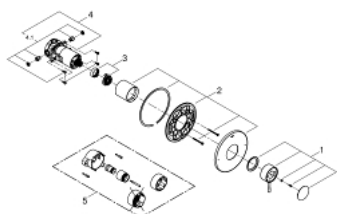

19 347 001 ESSENCE PBV SHOWER DIVERTER TRIM

SPARE PARTS, January 2015 – now

- 1: Pressure Balance Valve Lever (Spare part-nr. 47989000)
 - 2: escutcheon US (Spare part-nr. 47866000)
 - 3: handle adaptor US (Spare part-nr. 47863000)
 - 4: Grohflex cartridge (Spare part-nr. 47857000)
 - 4.1: non-return valves (Spare part-nr. 47851000)
 - 5: Extension for Volume Control (Spare part-nr. 47890000)*
- * Optional accessories