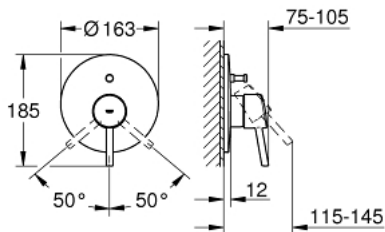

19 346 001 **CONCETTO SINGLE-LEVER BATH MIXER**

PRODUCT DESCRIPTION

- Colour: chrome
- trim set for use with rough-in box 33 963 001 or 33 965 001
- Without concealed body
- Metal lever
- GROHE LongLife finish
- Automatic diverter: bath/shower
- Escutcheon- and shaft-sealing
- Wall escutcheon
- covered coupling

19 346 001 **CONCETTO SINGLE-LEVER BATH MIXER**

SPARE PARTS, December 2015 – now

- 1: Lever (Spare part-nr. 46723000)
- 2: Escutcheon (Spare part-nr. 46905000)
- 3: Cap (Spare part-nr. 06874000)
- 4: 3-Way Diverter Valve & Trim (Spare part-nr. 46737000)
- 5: Temperature limiter (Spare part-nr. 46375000)*
- 6: **Extension set** (Spare part-nr. 46191000)*
- 7: **Extension set** (Spare part-nr. 46343000)*