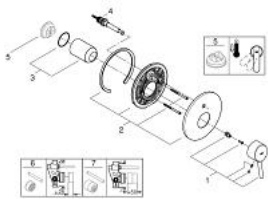

19 346 001 **CONCETTO SINGLE-LEVER BATH MIXER**

PRODUCT DESCRIPTION

- Colour: chrome
- trim set for use with rough-in box 33 963 001 or 33 965 001
- Without concealed body
- Metal lever
- GROHE LongLife finish
- Automatic diverter: bath/shower
- Escutcheon- and shaft-sealing
- Wall escutcheon
- covered coupling

19 346 001 **CONCETTO SINGLE-LEVER BATH MIXER**

SPARE PARTS, December 2015 – now

- 1: Lever (Spare part-nr. 46723000)
- 2: Escutcheon (Spare part-nr. 46905000)
- 3: Cap (Spare part-nr. 06874000)
- 4: 3-Way Diverter Valve & Trim (Spare part-nr. 46737000)
- 5: Temperature limiter (Spare part-nr. 46375000)*
- 6: **Extension set** (Spare part-nr. 46191000)*
- 7: **Extension set** (Spare part-nr. 46343000)*