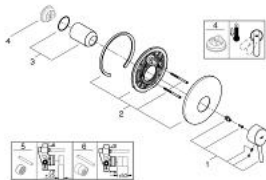

## 19 345 001 **CONCETTO SINGLE-LEVER SHOWER MIXER**

### PRODUCT DESCRIPTION

- Colour: chrome
- trim set for use with rough-in box 33 963 001, 33 964 001, 33 965 001
- Without concealed body
- Metal lever
- GROHE LongLife finish
- Escutcheon- and shaft-sealing
- Wall escutcheon
- Covered fixing