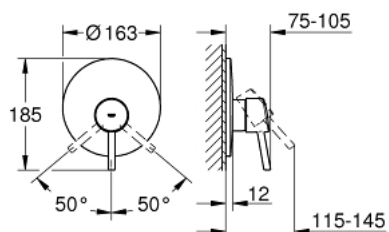

## 19 345 001 **CONCETTO SINGLE-LEVER SHOWER MIXER**

### PRODUCT DESCRIPTION

- Colour: chrome
- trim set for use with rough-in box 33 963 001, 33 964 001, 33 965 001
- Without concealed body
- Metal lever
- GROHE LongLife finish
- Escutcheon- and shaft-sealing
- Wall escutcheon
- Covered fixing